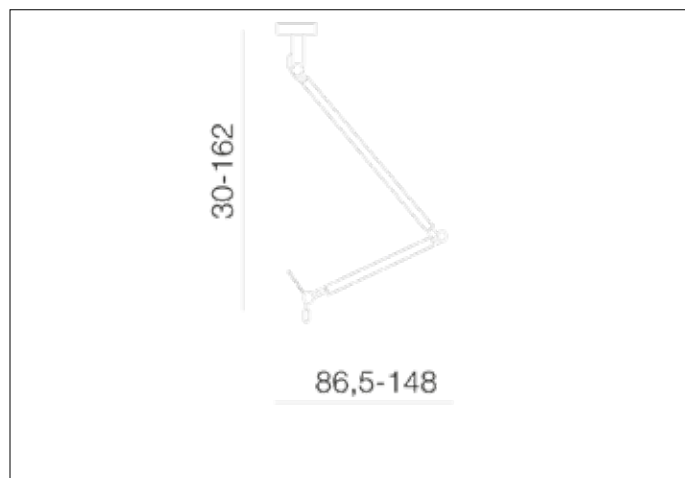

AZzardo[®]
LIGHTING

ZYTA M PENDANT LAMPBODY BK/GO
AZ4192, EAN 5901238441922

Dimensions height / width / length [cm] Product Specifications

Product	30 ~ 162 x 86,5 ~ 148 x 86,5 ~ 148
Mounting inlet:	N/A x N/A x N/A
Ceiling base:	2,5 x 15 x N/A
Shades	N/A x N/A x N/A

Line	DECORATIVE
Type	Pendant
Type of track	N/A
Colour	Black / Gold
Material	Aluminium
Light source	1
Type of socket	E27
Lumens	N/A
Kelvins	N/A
Beam angle	N/A
Dimmable	N/A
CCT	N/A
RGB	N/A
RA	N/A
App remote control	N/A
Remote control	N/A
Voltage	230V
Power	max LED 60W
Switch location	N/A
Protection class	IP20
Tilt	180°
Rotation	360°

Shipping info height / width / length [cm]

BOX 1:	15 x 90 x 17,5
BOX 2:	N/A x N/A x N/A
BOX 3:	N/A x N/A x N/A
Net weight [kg]	2,5
Gross weight [kg]	3

Energy efficiency

N/A

Azzardo Sp. z o.o.
ul. Strzeszyńska 33 60-479 Poznań,
NIP: 929-185-75-07