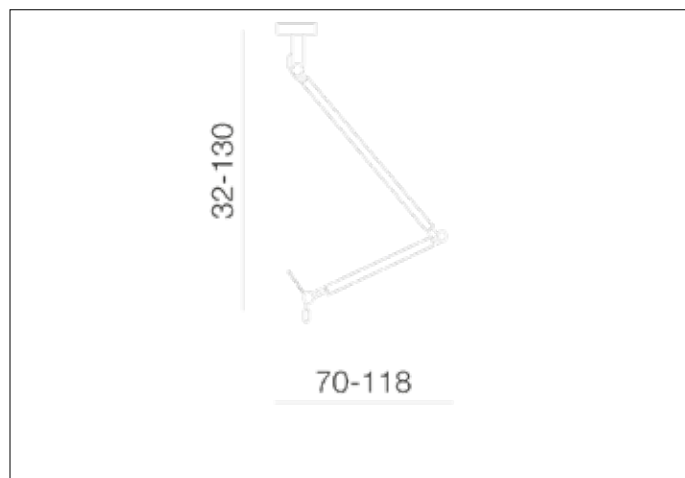

ZYTA S PENDANT LAMPBODY BK/GO  
AZ4189, EAN 5901238441892

**Dimensions** height / width / length [cm] **Product Specifications**

Product	32 ~ 130 x 70 ~ 118 x 70 ~ 118
Mounting inlet:	N/A x N/A x N/A
Ceiling base:	2,5 x 12 x N/A
Shades	N/A x N/A x N/A

Line	DECORATIVE
Type	Pendant / Lam- pbody
Type of track	N/A
Colour	Black / Gold
Material	Aluminium
Light source	1
Type of socket	E27
Lumens	N/A
Kelvins	N/A
Beam angle	N/A
Dimmable	N/A
CCT	N/A
RGB	N/A
RA	N/A
App remote control	N/A
Remote control	N/A
Voltage	230V
Power	max LED 60W
Switch location	N/A
Protection class	IP20
Tilt	180°
Rotation	360°

**Shipping info** height / width / length [cm]

BOX 1:	14 x 73 x 13
BOX 2:	N/A x N/A x N/A
BOX 3:	N/A x N/A x N/A
Net weight [kg]	2,2
Gross weight [kg]	2,4

**Energy efficiency**

Azzardo Sp. z o.o.  
ul. Strzeszyńska 33 60-479 Poznań,  
NIP: 929-185-75-07