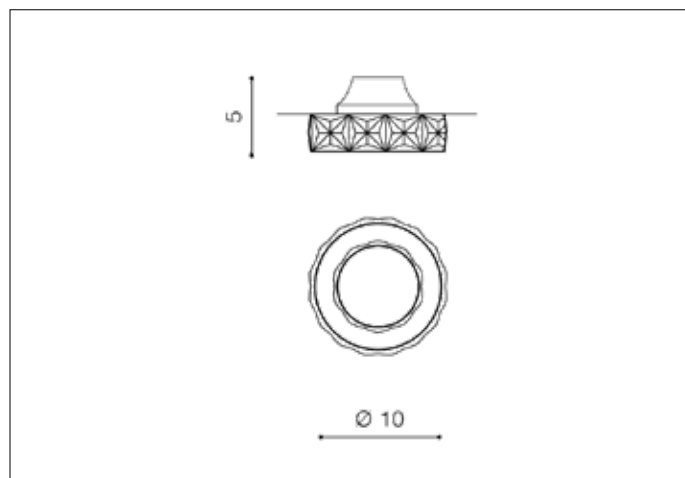

## Dimensions height / width / length [cm] Product Specifications

Product	5 x 10 x N/A
Mounting inlet:	2,5 x 5,5 x N/A
Ceiling base:	N/A x N/A x N/A
Shades	N/A x N/A x N/A

Line	TECHNICAL
Type	Downlight
Type of track	N/A
Colour	Black
Material	Metal / Crystals
Light source	1
Type of socket	GU10
Lumens	N/A
Kelvins	N/A
Beam angle	N/A
Dimmable	N/A
CCT	N/A
RGB	N/A
RA	N/A
App remote control	N/A
Remote control	N/A
Voltage	230V
Power	max LED 50W
Switch location	N/A
Protection class	IP20
Tilt	N/A
Rotation	N/A

## Shipping info height / width / length [cm]

BOX 1:	7,5 x 11 x 11
BOX 2:	N/A x N/A x N/A
BOX 3:	N/A x N/A x N/A
Net weight [kg]	0,2
Gross weight [kg]	0,25