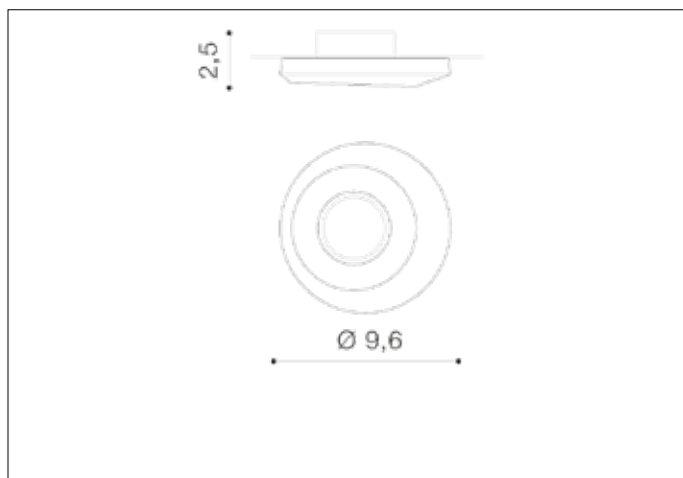

### Dimensions height / width / length [cm] Product Specifications

Product	2,5 x 9,6 x N/A
Mounting inlet:	2 x 6,5 x N/A
Ceiling base:	N/A x N/A x N/A
Shades	N/A x N/A x N/A

Line	TECHNICAL
Type	Downlight
Type of track	N/A
Colour	Black
Material	Aluminium
Light source	1
Type of socket	GU10
Lumens	N/A
Kelvins	N/A
Beam angle	N/A
Dimmable	N/A
CCT	N/A
RGB	N/A
RA	N/A
App remote control	N/A
Remote control	N/A
Voltage	230V
Power	max LED 50W
Switch location	N/A
Protection class	IP20
Tilt	N/A
Rotation	N/A

### Shipping info height / width / length [cm]

BOX 1:	5 x 11 x 11
BOX 2:	N/A x N/A x N/A
BOX 3:	N/A x N/A x N/A
Net weight [kg]	0,1
Gross weight [kg]	0,17