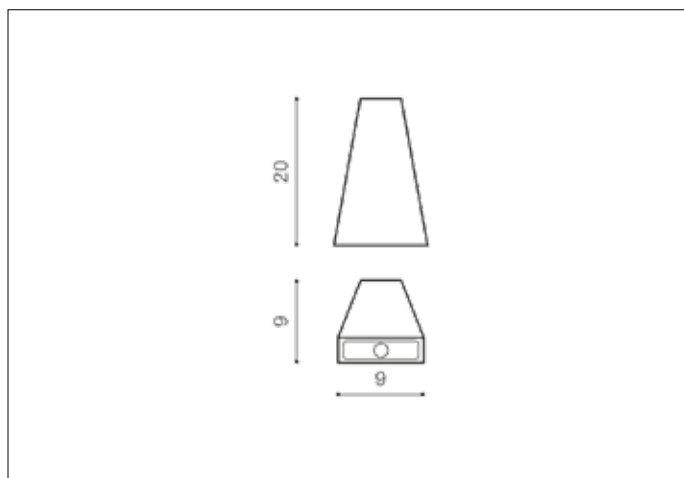

AZzardo[®]
LIGHTING

ZITA XL BK
AZ4150, EAN 5901238441502

Dimensions height / width / length [cm] Product Specifications

Product	20 x 9 x 9
Mounting inlet:	N/A x N/A x N/A
Ceiling base:	N/A x N/A x N/A
Shades	N/A x N/A x N/A

Line	TECHNICAL
Type	Wall / Outdoor
Type of track	N/A
Colour	Black
Material	Metal
Light source	1
Type of socket	LED INTEGRATED
Lumens	440
Kelvins	3000
Beam angle	N/A
Dimmable	N/A
CCT	N/A
RGB	N/A
RA	? 80
App remote control	N/A
Remote control	N/A
Voltage	230V
Power	6W
Switch location	N/A
Protection class	IP54
Tilt	N/A
Rotation	N/A

Shipping info height / width / length [cm]

BOX 1:	23 x 11,5 x 11,5
BOX 2:	N/A x N/A x N/A
BOX 3:	N/A x N/A x N/A
Net weight [kg]	0,85
Gross weight [kg]	0,95

Energy efficiency

Azzardo Sp. z o.o.
ul. Strzeszyńska 33 60-479 Poznań,
NIP: 929-185-75-07