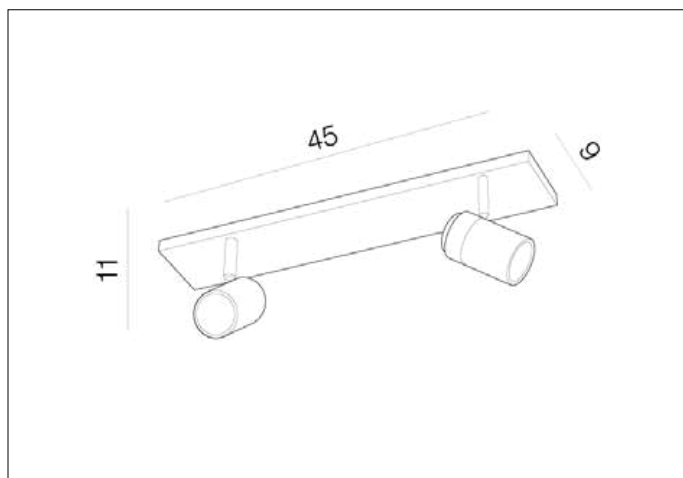

AZzardo[®]
LIGHTING

NOEMIE 2 BK
AZ4137, EAN 5901238441373

Dimensions height / width / length [cm] Product Specifications

Product	11 x 45 x 9
Mounting inlet:	N/A x N/A x N/A
Ceiling base:	1,5 x 45 x 9
Shades	9 x 5,5 x N/A

Line	DECORATIVE
Type	Wall / Spotlight
Type of track	N/A
Colour	Black
Material	Metal / Frosted Glass
Light source	2
Type of socket	GU10
Lumens	N/A
Kelvins	N/A
Beam angle	N/A
Dimmable	N/A
CCT	N/A
RGB	N/A
RA	N/A
App remote control	N/A
Remote control	N/A
Voltage	230V
Power	max LED 35W
Switch location	N/A
Protection class	IP44
Tilt	90°
Rotation	350°

Shipping info height / width / length [cm]

BOX 1:	11 x 47 x 14
BOX 2:	N/A x N/A x N/A
BOX 3:	N/A x N/A x N/A
Net weight [kg]	1,3
Gross weight [kg]	1,5

Energy efficiency

N/A

Azzardo Sp. z o.o.
ul. Strzeszyńska 33 60-479 Poznań,
NIP: 929-185-75-07