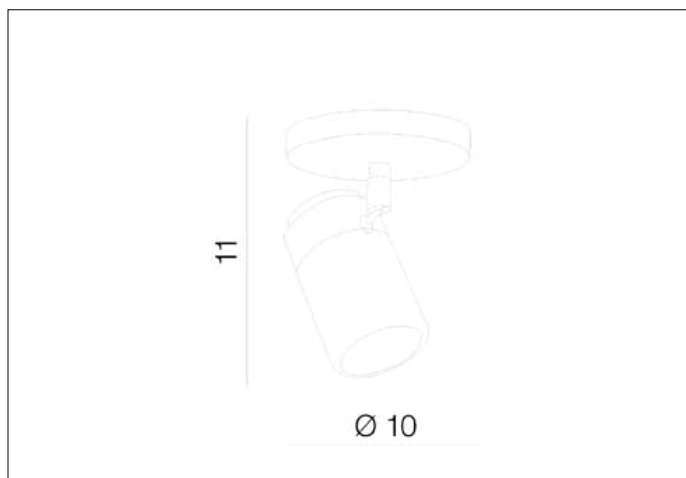

AZzardo[®]
LIGHTING

NOEMIE 1 BK
AZ4136, EAN 5901238441366

Dimensions height / width / length [cm] Product Specifications

Product	11 x 10 x N/A
Mounting inlet:	N/A x N/A x N/A
Ceiling base:	1,5 x 10 x N/A
Shades	9 x 5,5 x N/A

Line	DECORATIVE
Type	Wall / Spotlight
Type of track	N/A
Colour	Black
Material	Metal / Frosted Glass
Light source	1
Type of socket	GU10
Lumens	N/A
Kelvins	N/A
Beam angle	N/A
Dimmable	N/A
CCT	N/A
RGB	N/A
RA	N/A
App remote control	N/A
Remote control	N/A
Voltage	230V
Power	max LED 35W
Switch location	N/A
Protection class	IP44
Tilt	90°
Rotation	350°

Shipping info height / width / length [cm]

BOX 1:	14 x 15 x 12
BOX 2:	N/A x N/A x N/A
BOX 3:	N/A x N/A x N/A
Net weight [kg]	0,35
Gross weight [kg]	0,44

Energy efficiency

N/A

Azzardo Sp. z o.o.
ul. Strzeszyńska 33 60-479 Poznań,
NIP: 929-185-75-07