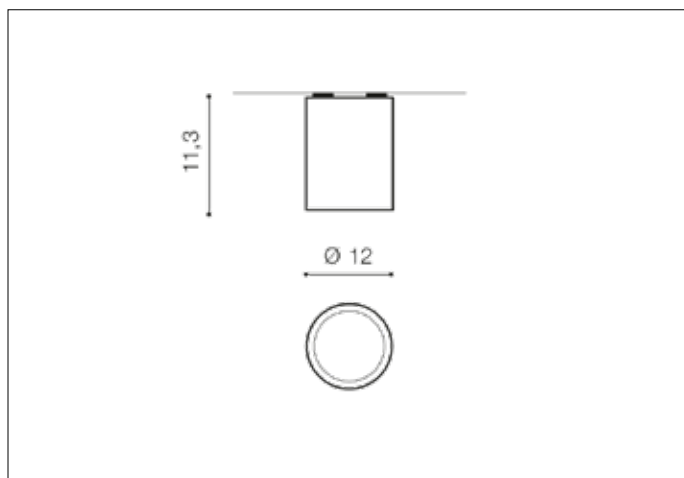

AZzardo[®]
LIGHTING

ALIX IP65 GR
AZ4057, EAN 5901238440574

Dimensions height / width / length [cm] Product Specifications

Product	11,3 x 12 x N/A
Mounting inlet:	N/A x N/A x N/A
Ceiling base:	N/A x N/A x N/A
Shades	N/A x N/A x N/A

Line	TECHNICAL
Type	Exposed Downlight
Type of track	N/A
Colour	Grey
Material	Metal / Glass
Light source	1
Type of socket	GU10
Lumens	N/A
Kelvins	N/A
Beam angle	N/A
Dimmable	N/A
CCT	N/A
RGB	N/A
RA	N/A
App remote control	N/A
Remote control	N/A
Voltage	230V
Power	max LED 50W
Switch location	N/A
Protection class	IP65
Tilt	N/A
Rotation	N/A

Shipping info height / width / length [cm]

BOX 1:	12 x 12,5 x 12,5
BOX 2:	N/A x N/A x N/A
BOX 3:	N/A x N/A x N/A
Net weight [kg]	0,6
Gross weight [kg]	0,67

Energy efficiency

N/A

Azzardo Sp. z o.o.
ul. Strzeszyńska 33 60-479 Poznań,
NIP: 929-185-75-07