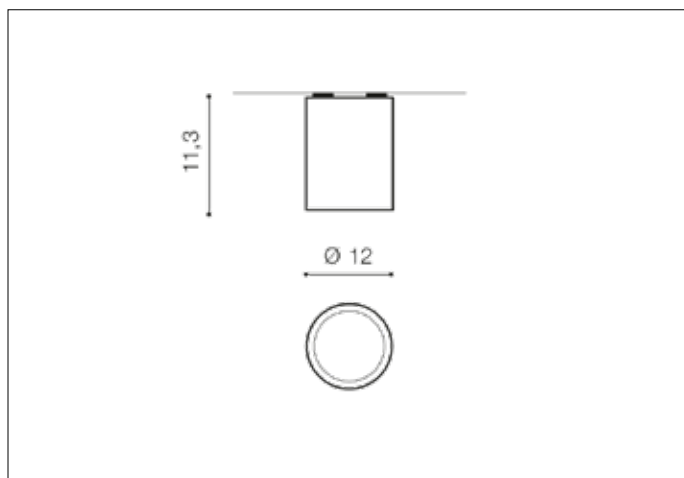

AZzardo[®]
LIGHTING

ALIX IP65 BK
AZ4056, EAN 5901238440567

Dimensions height / width / length [cm] Product Specifications

Product	11,3 x 12 x N/A
Mounting inlet:	N/A x N/A x N/A
Ceiling base:	N/A x N/A x N/A
Shades	N/A x N/A x N/A

Line	TECHNICAL
Type	Exposed Downlight
Type of track	N/A
Colour	Black
Material	Metal / Glass
Light source	1
Type of socket	GU10
Lumens	N/A
Kelvins	N/A
Beam angle	N/A
Dimmable	N/A
CCT	N/A
RGB	N/A
RA	N/A
App remote control	N/A
Remote control	N/A
Voltage	230V
Power	max LED 50W
Switch location	N/A
Protection class	IP65
Tilt	N/A
Rotation	N/A

Shipping info height / width / length [cm]

BOX 1:	12 x 12,5 x 12,5
BOX 2:	N/A x N/A x N/A
BOX 3:	N/A x N/A x N/A
Net weight [kg]	0,6
Gross weight [kg]	0,67

Energy efficiency

N/A

Azzardo Sp. z o.o.
ul. Strzeszyńska 33 60-479 Poznań,
NIP: 929-185-75-07