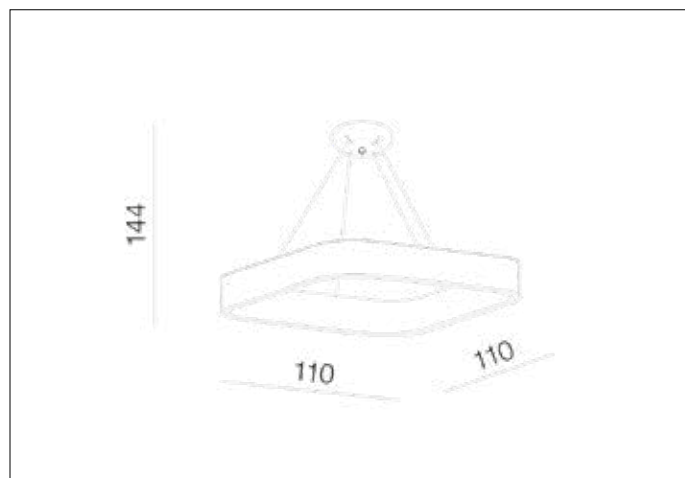

Azzardo[®]
 LIGHTING

 SOLVENT S PENDANT 110 GR + REMOTE CONTROL
 AZ3989, EAN 5901238439899

Dimensions height / width / length [cm] **Product Specifications**

Product	144 x 110 x 110
Mounting inlet:	N/A x N/A x N/A
Ceiling base:	7 x 30 x N/A
Shades	8,5 x 110 x 110

Line	SMART
Type	Pendant
Type of track	N/A
Colour	Grey
Material	Steel / Acryl
Light source	1
Type of socket	LED INTEGRATED
Lumens	7680
Kelvins	3000 ~ 6000
Beam angle	N/A
Dimmable	YES
CCT	YES
RGB	N/A
RA	N/A
App remote control	YES
Remote control	YES
Voltage	230V
Power	120W
Switch location	N/A
Protection class	IP20
Tilt	N/A
Rotation	N/A

Shipping info height / width / length [cm]

BOX 1:	14 x 115 x 116
BOX 2:	N/A x N/A x N/A
BOX 3:	N/A x N/A x N/A
Net weight [kg]	9,8
Gross weight [kg]	10,9

Energy efficiency

 Azzardo Sp. z o.o.
 ul. Strzeszyńska 33 60-479 Poznań,
 NIP: 929-185-75-07