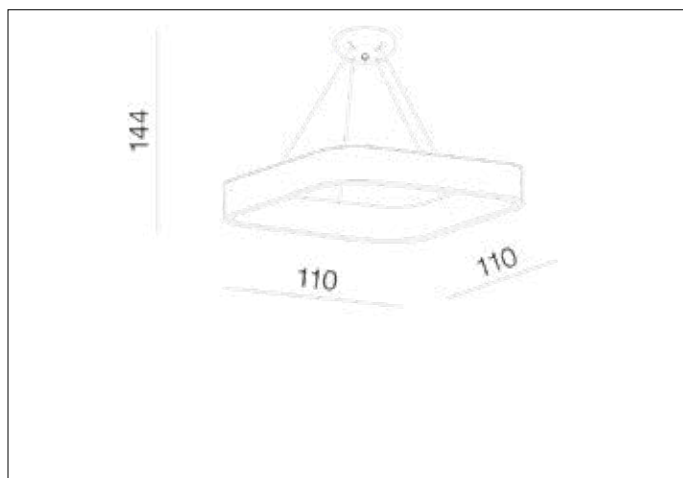

Azzardo®
LIGHTING

SOLVENT S PENDANT 110 BK + REMOTE CONTROL
AZ3987, EAN 5901238439875

Dimensions height / width / length [cm] **Product Specifications**

Product	144 x 110 x 110
Mounting inlet:	N/A x N/A x N/A
Ceiling base:	7 x 30 x N/A
Shades	8,5 x 110 x 110

Shipping info height / width / length [cm]

BOX 1:	14 x 115 x 116
BOX 2:	N/A x N/A x N/A
BOX 3:	N/A x N/A x N/A
Net weight [kg]	9,8
Gross weight [kg]	10,9

Energy efficiency

Azzardo Sp. z o.o.
 ul. Strzeszyńska 33 60-479 Poznań,
 NIP: 929-185-75-07

www.azzardolighting.com

Line	SMART
Type	Pendant
Type of track	N/A
Colour	Black
Material	Steel / Acryl
Light source	1
Type of socket	LED INTEGRATED
Lumens	7680
Kelvins	3000 ~ 6000
Beam angle	N/A
Dimmable	YES
CCT	YES
RGB	N/A
RA	N/A
App remote control	YES
Remote control	YES
Voltage	230V
Power	120W
Switch location	N/A
Protection class	IP20
Tilt	N/A
Rotation	N/A