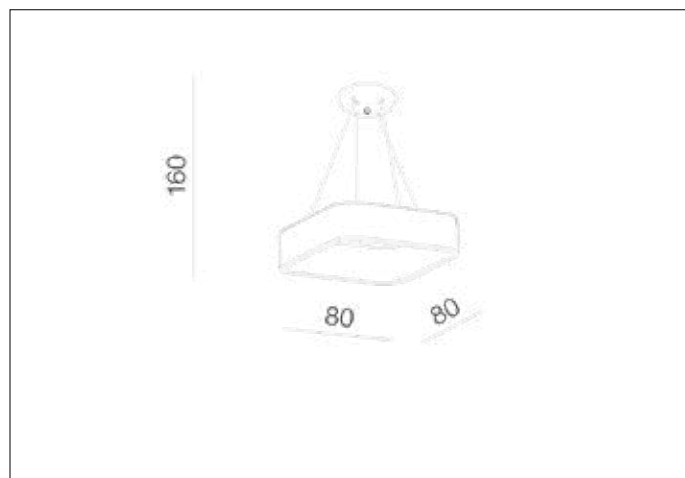

AZzardo[®]
 LIGHTING

 SOLVENT S PENDANT 80 GR + REMOTE CONTROL
 AZ3986, EAN 5901238439868

Dimensions height / width / length [cm] **Product Specifications**

Product	160 x 80 x 80
Mounting inlet:	N/A x N/A x N/A
Ceiling base:	6 x 27 x N/A
Shades	8,5 x 80 x 80

Line	SMART
Type	Pendant
Type of track	N/A
Colour	Grey
Material	Steel / Acryl
Light source	1
Type of socket	LED INTEGRATED
Lumens	3200
Kelvins	3000 ~ 6000
Beam angle	168°
Dimmable	YES
CCT	YES
RGB	N/A
RA	N/A
App remote control	YES
Remote control	YES
Voltage	230V
Power	64W
Switch location	N/A
Protection class	IP20
Tilt	N/A
Rotation	N/A

Shipping info height / width / length [cm]

BOX 1:	14 x 86 x 86
BOX 2:	N/A x N/A x N/A
BOX 3:	N/A x N/A x N/A
Net weight [kg]	6,6
Gross weight [kg]	7,3

Energy efficiency

Azzardo Sp. z o.o.
 ul. Strzeszyńska 33 60-479 Poznań,
 NIP: 929-185-75-07