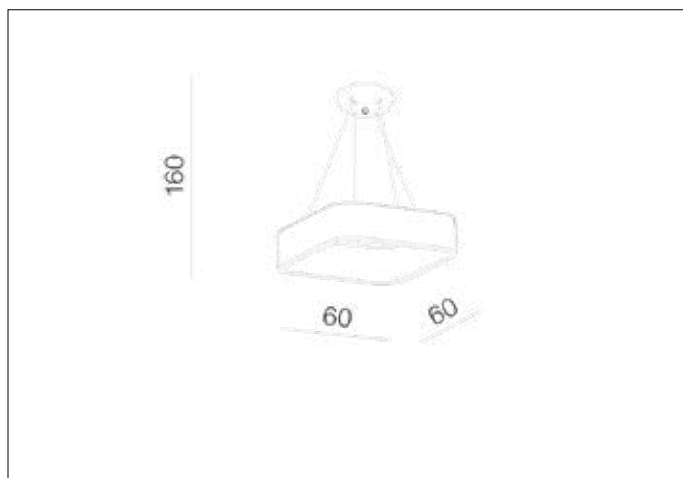

SOLVENT S PENDANT 60 GR + REMOTE CONTROL
AZ3983, EAN 5901238439837

Dimensions height / width / length [cm] **Product Specifications**

Product	160 x 60 x 60
Mounting inlet:	N/A x N/A x N/A
Ceiling base:	6 x 27 x N/A
Shades	8,5 x 60 x 60

Line	SMART
Type	Pendant
Type of track	N/A
Colour	Grey
Material	Steel / Acryl
Light source	1
Type of socket	LED INTEGRATED
Lumens	1500
Kelvins	3000 ~ 6000
Beam angle	161°
Dimmable	YES
CCT	YES
RGB	N/A
RA	N/A
App remote control	YES
Remote control	YES
Voltage	230V
Power	42W
Switch location	N/A
Protection class	IP20
Tilt	N/A
Rotation	N/A

Shipping info height / width / length [cm]

BOX 1:	15 x 65,5 x 65,5
BOX 2:	N/A x N/A x N/A
BOX 3:	N/A x N/A x N/A
Net weight [kg]	4,4
Gross weight [kg]	4,9

Energy efficiency

Azzardo Sp. z o.o.
ul. Strzeszyńska 33 60-479 Poznań,
NIP: 929-185-75-07