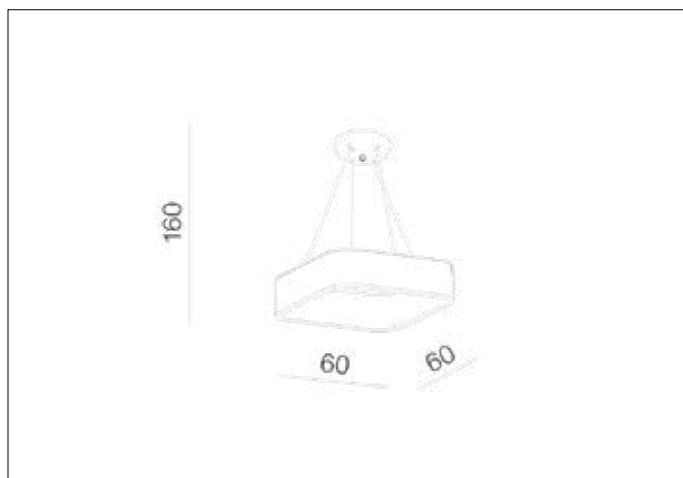

Azzardo®
LIGHTING

SOLVENT S PENDANT 60 BK + REMOTE CONTROL
AZ3981, EAN 5901238439813

Dimensions height / width / length [cm] **Product Specifications**

Product	160 x 60 x 60
Mounting inlet:	N/A x N/A x N/A
Ceiling base:	6 x 27 x N/A
Shades	8,5 x 60 x 60

Shipping info height / width / length [cm]

BOX 1:	15 x 65,5 x 65,5
BOX 2:	N/A x N/A x N/A
BOX 3:	N/A x N/A x N/A
Net weight [kg]	4,4
Gross weight [kg]	4,9

Energy efficiency

Azzardo Sp. z o.o.
 ul. Strzeszyńska 33 60-479 Poznań,
 NIP: 929-185-75-07

www.azzardolighting.com

Line	SMART
Type	Pendant
Type of track	N/A
Colour	Black
Material	Steel / Acryl
Light source	1
Type of socket	LED INTEGRATED
Lumens	1500
Kelvins	3000 ~ 6000
Beam angle	161°
Dimmable	YES
CCT	YES
RGB	N/A
RA	N/A
App remote control	YES
Remote control	YES
Voltage	230V
Power	42W
Switch location	N/A
Protection class	IP20
Tilt	N/A
Rotation	N/A