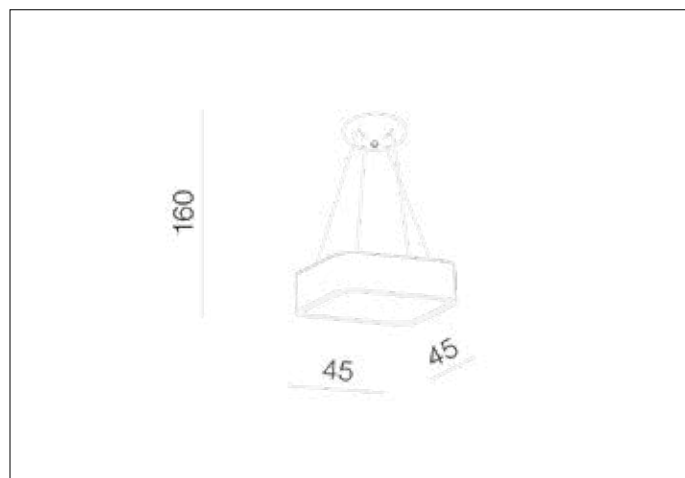

Azzardo®
LIGHTING

SOLVENT S PENDANT 45 WH + REMOTE CONTROL
AZ3979, EAN 5901238439790

Dimensions height / width / length [cm] **Product Specifications**

Product	160 x 45 x 45
Mounting inlet:	N/A x N/A x N/A
Ceiling base:	6 x 23,5 x N/A
Shades	8,5 x 45 x 45

Line	SMART
Type	Pendant
Type of track	N/A
Colour	White
Material	Steel / Acryl
Light source	1
Type of socket	LED INTEGRATED
Lumens	2680
Kelvins	3000 ~ 6000
Beam angle	N/A
Dimmable	YES
CCT	YES
RGB	N/A
RA	N/A
App remote control	YES
Remote control	YES
Voltage	230V
Power	32W
Switch location	N/A
Protection class	IP20
Tilt	N/A
Rotation	N/A

Shipping info height / width / length [cm]

BOX 1:	15 x 51 x 51
BOX 2:	N/A x N/A x N/A
BOX 3:	N/A x N/A x N/A
Net weight [kg]	3,1
Gross weight [kg]	3,6

Energy efficiency

Azzardo Sp. z o.o.
 ul. Strzeszyńska 33 60-479 Poznań,
 NIP: 929-185-75-07