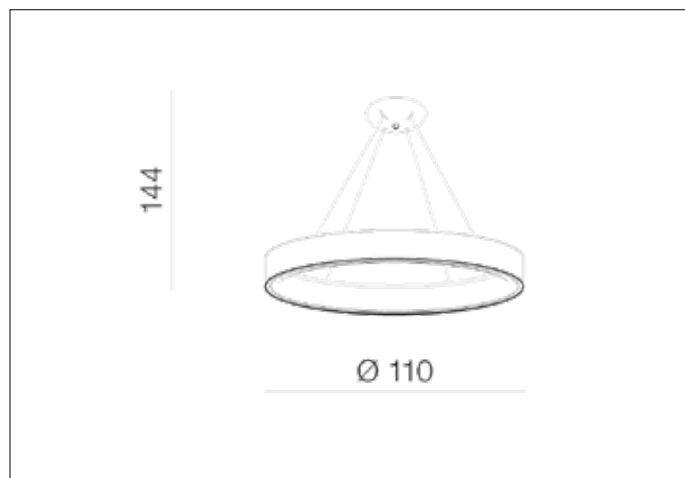

AZzardo[®]
 LIGHTING

SOLVENT R PENDANT 110 BK + REMOTE CONTROL
AZ3975, EAN 5901238439752

Dimensions height / width / length [cm] **Product Specifications**

Product	144 x 110 x N/A
Mounting inlet:	N/A x N/A x N/A
Ceiling base:	7 x 30 x N/A
Shades	8,5 x 110 x N/A

Line	SMART
Type	Pendant
Type of track	N/A
Colour	Black
Material	Steel / Acryl
Light source	1
Type of socket	LED INTEGRATED
Lumens	7680
Kelvins	3000 ~ 6000
Beam angle	N/A
Dimmable	YES
CCT	YES
RGB	N/A
RA	N/A
App remote control	YES
Remote control	YES
Voltage	230V
Power	120W
Switch location	N/A
Protection class	IP20
Tilt	N/A
Rotation	N/A

Shipping info height / width / length [cm]

BOX 1:	15 x 115 x 116
BOX 2:	N/A x N/A x N/A
BOX 3:	N/A x N/A x N/A
Net weight [kg]	7,8
Gross weight [kg]	8,6

Energy efficiency

Azzardo Sp. z o.o.
 ul. Strzeszyńska 33 60-479 Poznań,
 NIP: 929-185-75-07