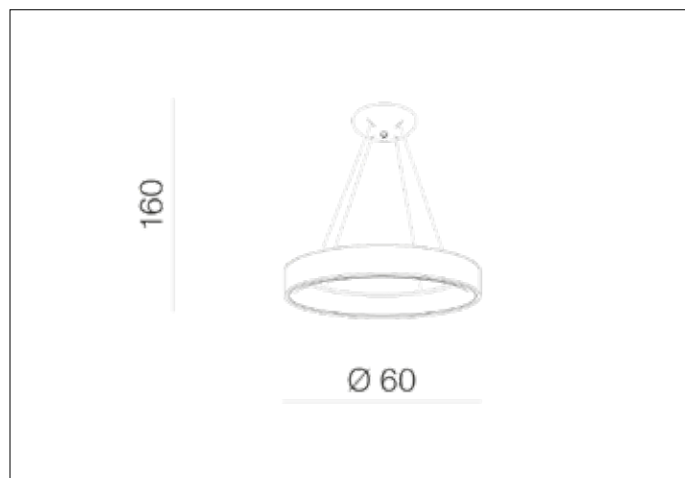

**AZzardo**<sup>®</sup>  
 LIGHTING

**SOLVENT R PENDANT 60 BK + REMOTE CONTROL**  
**AZ3969, EAN 5901238439691**

**Dimensions** height / width / length [cm] **Product Specifications**

Product	160 x 60 x N/A
Mounting inlet:	N/A x N/A x N/A
Ceiling base:	6 x 27 x N/A
Shades	8,5 x 60 x N/A

Line	SMART
Type	Pendant
Type of track	N/A
Colour	Black
Material	Steel / Acryl
Light source	1
Type of socket	LED INTEGRATED
Lumens	1500
Kelvins	3000 ~ 6000
Beam angle	161°
Dimmable	YES
CCT	YES
RGB	N/A
RA	N/A
App remote control	YES
Remote control	YES
Voltage	230V
Power	42W
Switch location	N/A
Protection class	IP20
Tilt	N/A
Rotation	N/A

**Shipping info** height / width / length [cm]

BOX 1:	15 x 66 x 66
BOX 2:	N/A x N/A x N/A
BOX 3:	N/A x N/A x N/A
Net weight [kg]	4,2
Gross weight [kg]	4,8

**Energy efficiency**

Azzardo Sp. z o.o.  
 ul. Strzeszyńska 33 60-479 Poznań,  
 NIP: 929-185-75-07