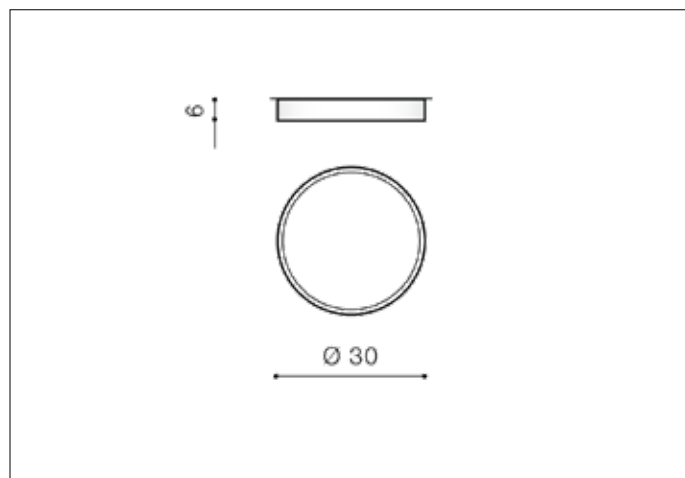

AZzardo[®]
LIGHTING

MONZA II R 30 4000K BK
AZ3796, EAN 5901238437963

Dimensions height / width / length [cm] Product Specifications

Product	6 x 30 x N/A
Mounting inlet:	N/A x N/A x N/A
Ceiling base:	N/A x N/A x N/A
Shades	N/A x N/A x N/A

Line	TECHNICAL
Type	Exposed Downlight
Type of track	N/A
Colour	Black
Material	Aluminium / Acryl
Light source	1
Type of socket	LED INTEGRATED
Lumens	3240
Kelvins	4000
Beam angle	114°
Dimmable	N/A
CCT	N/A
RGB	N/A
RA	? 80
App remote control	N/A
Remote control	N/A
Voltage	230V
Power	36W
Switch location	N/A
Protection class	IP20
Tilt	N/A
Rotation	N/A

Shipping info height / width / length [cm]

BOX 1:	6,5 x 31 x 31
BOX 2:	N/A x N/A x N/A
BOX 3:	N/A x N/A x N/A
Net weight [kg]	1
Gross weight [kg]	1,15

Energy efficiency

Azzardo Sp. z o.o.
ul. Strzeszyńska 33 60-479 Poznań,
NIP: 929-185-75-07