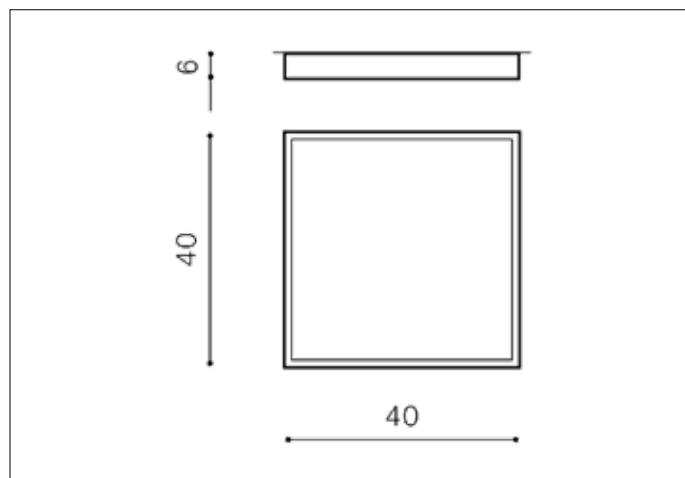

AZzardo[®]
LIGHTING

MONZA II S 40 3000K BK
AZ3690, EAN 5901238436904

Dimensions height / width / length [cm] Product Specifications

Product	6 x 40 x 40
Mounting inlet:	N/A x N/A x N/A
Ceiling base:	N/A x N/A x N/A
Shades	N/A x N/A x N/A

Line	TECHNICAL
Type	Exposed Downlight
Type of track	N/A
Colour	Black
Material	Aluminium / Acryl
Light source	1
Type of socket	LED INTEGRATED
Lumens	4230
Kelvins	3000
Beam angle	115°
Dimmable	N/A
CCT	N/A
RGB	N/A
RA	? 80
App remote control	N/A
Remote control	N/A
Voltage	230V
Power	46W
Switch location	N/A
Protection class	IP20
Tilt	N/A
Rotation	N/A

Shipping info height / width / length [cm]

BOX 1:	7 x 43 x 43
BOX 2:	N/A x N/A x N/A
BOX 3:	N/A x N/A x N/A
Net weight [kg]	1,8
Gross weight [kg]	2,1

Energy efficiency

Azzardo Sp. z o.o.
ul. Strzeszyńska 33 60-479 Poznań,
NIP: 929-185-75-07