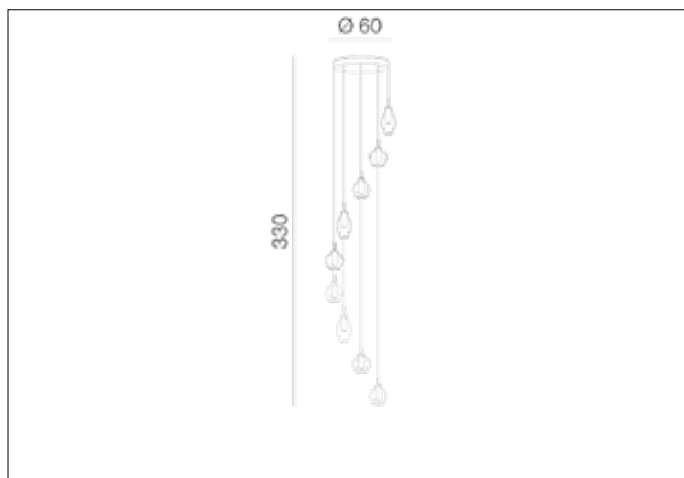

AZzardo[®]
LIGHTING

AMBER MILANO 9 CHROME
AZ3673, EAN 5901238436737

Dimensions height / width / length [cm] Product Specifications

Product	330 x 60 x N/A
Mounting inlet:	N/A x N/A x N/A
Ceiling base:	2,5 x 50 x N/A
Shades	6x 18 ~ 3x 24 x 6x 16 ~ 3x 12 x N/A

Line	DECORATIVE
Type	Pendant
Type of track	N/A
Colour	Chrome
Material	Metal / Chrome / Glass
Light source	9
Type of socket	G9
Lumens	N/A
Kelvins	N/A
Beam angle	N/A
Dimmable	N/A
CCT	N/A
RGB	N/A
RA	N/A
App remote control	N/A
Remote control	N/A
Voltage	230V
Power	max LED 40W
Switch location	N/A
Protection class	IP20
Tilt	N/A
Rotation	N/A

Shipping info height / width / length [cm]

BOX 1:	32 x 73 x 62
BOX 2:	N/A x N/A x N/A
BOX 3:	N/A x N/A x N/A
Net weight [kg]	6,5
Gross weight [kg]	7,3

Energy efficiency

Azzardo Sp. z o.o.
ul. Strzeszyńska 33 60-479 Poznań,
NIP: 929-185-75-07