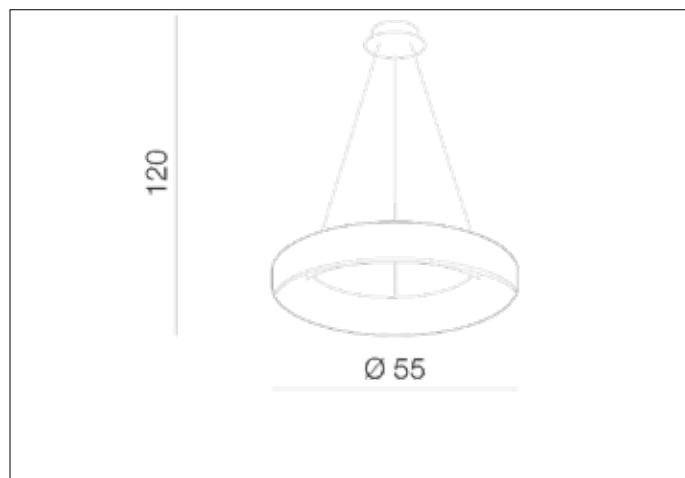

AZzardo[®]
LIGHTING

SOVANA PENDANT 55 SMART GR
AZ3553, EAN 5901238435532

Dimensions height / width / length [cm] Product Specifications

Product	120 x 55 x N/A
Mounting inlet:	N/A x N/A x N/A
Ceiling base:	3 x 16 x N/A
Shades	10 x 55 x N/A

Line	SMART
Type	Pendant
Type of track	N/A
Colour	Grey
Material	Aluminium / Acryl
Light source	1
Type of socket	LED INTEGRATED
Lumens	2750
Kelvins	2700 ~ 6500
Beam angle	N/A
Dimmable	YES
CCT	YES
RGB	N/A
RA	N/A
App remote control	YES
Remote control	N/A
Voltage	230V
Power	50W
Switch location	N/A
Protection class	IP20
Tilt	N/A
Rotation	N/A

Shipping info height / width / length [cm]

BOX 1:	12 x 66 x 67
BOX 2:	N/A x N/A x N/A
BOX 3:	N/A x N/A x N/A
Net weight [kg]	4,3
Gross weight [kg]	4,74

Energy efficiency

Azzardo Sp. z o.o.
ul. Strzeszyńska 33 60-479 Poznań,
NIP: 929-185-75-07