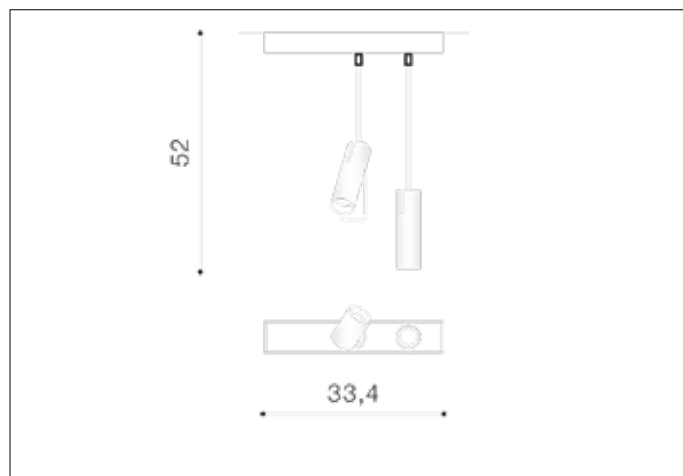

AZzardo[®]
LIGHTING

LENS 2 BLACK/BLACK
AZ3520, EAN 5901238435204

Dimensions height / width / length [cm] Product Specifications

Product	52 x 33,4 x 19,5
Mounting inlet:	N/A x N/A x N/A
Ceiling base:	3 x 33,4 x 6,2
Shades	19,5 x 5,7 x N/A

Line	TECHNICAL
Type	Exposed Downlight
Type of track	N/A
Colour	Black / Black
Material	Aluminium
Light source	2
Type of socket	GU10
Lumens	N/A
Kelvins	N/A
Beam angle	N/A
Dimmable	N/A
CCT	N/A
RGB	N/A
RA	N/A
App remote control	N/A
Remote control	N/A
Voltage	230V
Power	max LED 35W
Switch location	N/A
Protection class	IP20
Tilt	90°
Rotation	315°

Shipping info height / width / length [cm]

BOX 1:	37,5 x 55,5 x 9,5
BOX 2:	N/A x N/A x N/A
BOX 3:	N/A x N/A x N/A
Net weight [kg]	1,2
Gross weight [kg]	1,6

Energy efficiency

N/A

Azzardo Sp. z o.o.
ul. Strzeszyńska 33 60-479 Poznań,
NIP: 929-185-75-07