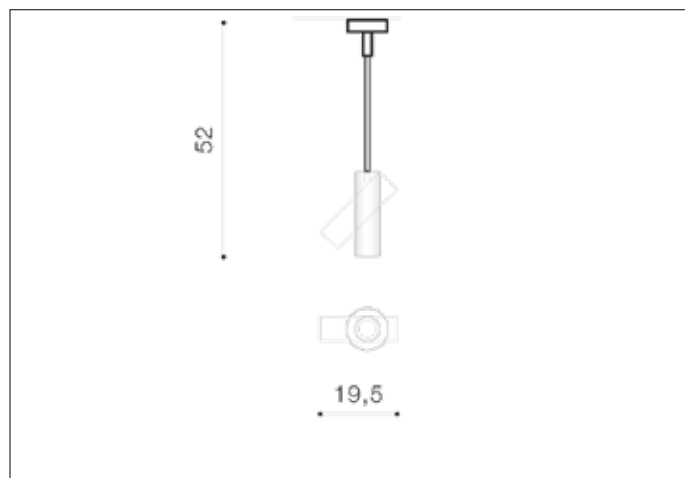

AZzardo[®]
LIGHTING

LENS ROUND WHITE/WHITE
AZ3516, EAN 5901238435167

Dimensions height / width / length [cm] Product Specifications

Product	52 x 19,5 x N/A
Mounting inlet:	N/A x N/A x N/A
Ceiling base:	1,2 x 7 x N/A
Shades	19,5 x 5,7 x N/A

Line	TECHNICAL
Type	Exposed Downlight
Type of track	N/A
Colour	White / White
Material	Aluminium
Light source	1
Type of socket	GU10
Lumens	N/A
Kelvins	N/A
Beam angle	N/A
Dimmable	N/A
CCT	N/A
RGB	N/A
RA	N/A
App remote control	N/A
Remote control	N/A
Voltage	230V
Power	max LED 35W
Switch location	N/A
Protection class	IP20
Tilt	90°
Rotation	360°

Shipping info height / width / length [cm]

BOX 1:	41,5 x 20,5 x 6,5
BOX 2:	N/A x N/A x N/A
BOX 3:	N/A x N/A x N/A
Net weight [kg]	0,42
Gross weight [kg]	0,57

Energy efficiency

N/A

Azzardo Sp. z o.o.
ul. Strzeszyńska 33 60-479 Poznań,
NIP: 929-185-75-07