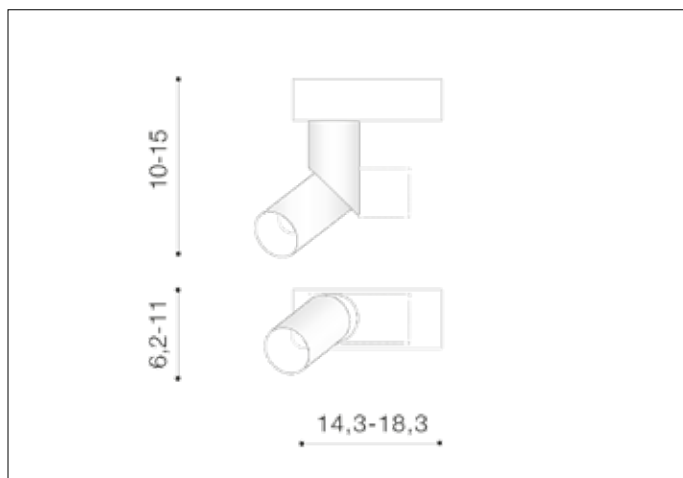

**SANTOS EXPOSED ROUND WHITE**  
**AZ3508, EAN 5901238435082**

**Dimensions** height / width / length [cm] **Product Specifications**

Product	10 ~ 15 x 14,3 ~ 18,3 x 6,2 ~ 11
Mounting inlet:	N/A x N/A x N/A
Ceiling base:	3 x 14,3 x 6,2
Shades	10,5 x 5 x N/A

**Shipping info** height / width / length [cm]

BOX 1:	10 x 15 x 7
BOX 2:	N/A x N/A x N/A
BOX 3:	N/A x N/A x N/A
Net weight [kg]	0,5
Gross weight [kg]	0,58

**Energy efficiency**

Azzardo Sp. z o.o.  
 ul. Strzeszyńska 33 60-479 Poznań,  
 NIP: 929-185-75-07

[www.azzardolighting.com](http://www.azzardolighting.com)

Line	TECHNICAL
Type	Exposed Downlight
Type of track	N/A
Colour	White
Material	Aluminium
Light source	1
Type of socket	LED INTEGRATED
Lumens	645
Kelvins	3200
Beam angle	23°
Dimmable	N/A
CCT	N/A
RGB	N/A
RA	? 80
App remote control	N/A
Remote control	N/A
Voltage	230V
Power	9W
Switch location	N/A
Protection class	IP20
Tilt	90°
Rotation	350°