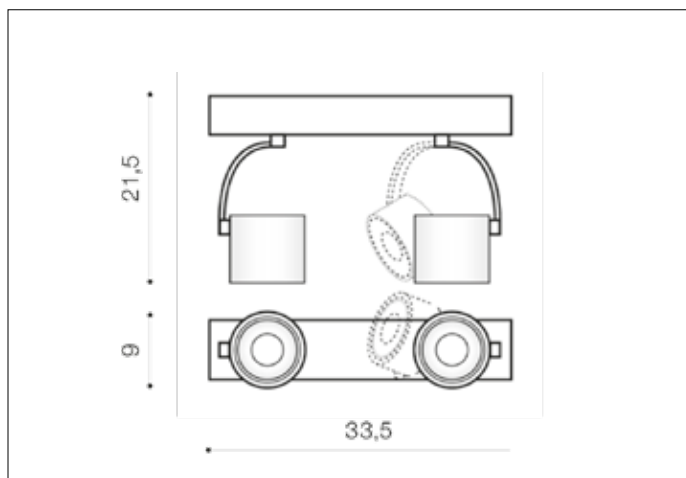

AZzardo[®]
LIGHTING

BROSS 2 ARM BLACK
AZ3503, EAN 5901238435037

Dimensions height / width / length [cm] Product Specifications

Product	21,5 x 33,5 x 9
Mounting inlet:	N/A x N/A x N/A
Ceiling base:	3 x 33,5 x 6
Shades	9 x 9,6 x N/A

Line	TECHNICAL
Type	Exposed Downlight
Type of track	N/A
Colour	Black
Material	Aluminium
Light source	2
Type of socket	GU10
Lumens	N/A
Kelvins	N/A
Beam angle	N/A
Dimmable	N/A
CCT	N/A
RGB	N/A
RA	N/A
App remote control	N/A
Remote control	N/A
Voltage	230V
Power	max LED 35W
Switch location	N/A
Protection class	IP20
Tilt	180°
Rotation	350°

Shipping info height / width / length [cm]

BOX 1:	24,5 x 39 x 12,5
BOX 2:	N/A x N/A x N/A
BOX 3:	N/A x N/A x N/A
Net weight [kg]	1,3
Gross weight [kg]	1,5

Energy efficiency

Azzardo Sp. z o.o.
ul. Strzeszyńska 33 60-479 Poznań,
NIP: 929-185-75-07