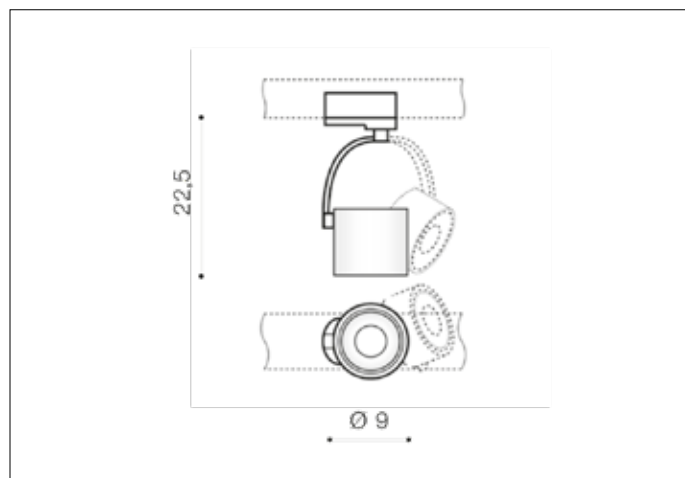

**AZzardo**<sup>®</sup>  
LIGHTING

**BROSS ARM TRACK 3LINE WHITE**  
AZ3500, EAN 5901238435006

### Dimensions height / width / length [cm] Product Specifications

Product	22,5 x 13 x 9
Mounting inlet:	N/A x N/A x N/A
Ceiling base:	N/A x N/A x N/A
Shades	9 x 9,6 x N/A

Line	TECHNICAL
Type	Track
Type of track	3 Line
Colour	White
Material	Metal / Chrome / Glass
Light source	1
Type of socket	GU10
Lumens	N/A
Kelvins	N/A
Beam angle	N/A
Dimmable	N/A
CCT	N/A
RGB	N/A
RA	N/A
App remote control	N/A
Remote control	N/A
Voltage	230V
Power	max LED 35W
Switch location	N/A
Protection class	IP20
Tilt	180°
Rotation	350°

### Shipping info height / width / length [cm]

BOX 1:	22 x 13 x 10
BOX 2:	N/A x N/A x N/A
BOX 3:	N/A x N/A x N/A
Net weight [kg]	0,4
Gross weight [kg]	0,5