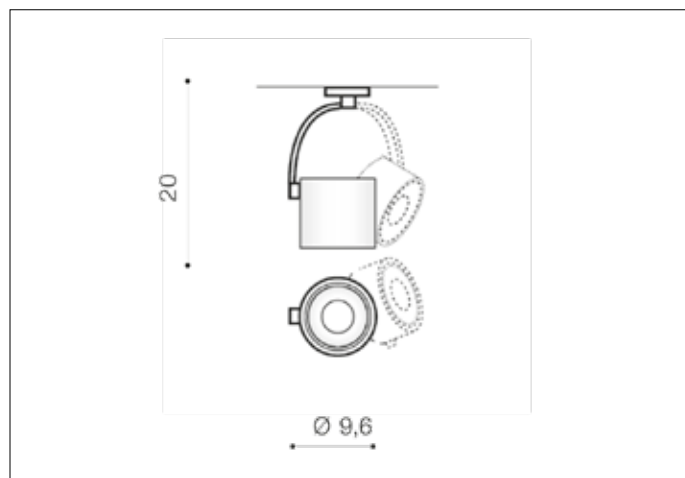

AZzardo[®]
LIGHTING

BROSS ARM WHITE
AZ3498, EAN 5901238434986

Dimensions height / width / length [cm] Product Specifications

Product	20 x 9,6 x 11,5
Mounting inlet:	N/A x N/A x N/A
Ceiling base:	1,2 x 7 x N/A
Shades	9 x 9,6 x N/A

Line	TECHNICAL
Type	Exposed Downlight
Type of track	N/A
Colour	White
Material	Aluminium
Light source	1
Type of socket	GU10
Lumens	N/A
Kelvins	N/A
Beam angle	N/A
Dimmable	N/A
CCT	N/A
RGB	N/A
RA	N/A
App remote control	N/A
Remote control	N/A
Voltage	230V
Power	max LED 35W
Switch location	N/A
Protection class	IP20
Tilt	180°
Rotation	350°

Shipping info height / width / length [cm]

BOX 1:	19 x 12 x 10,5
BOX 2:	N/A x N/A x N/A
BOX 3:	N/A x N/A x N/A
Net weight [kg]	0,5
Gross weight [kg]	0,55

Energy efficiency

N/A

Azzardo Sp. z o.o.
ul. Strzeszyńska 33 60-479 Poznań,
NIP: 929-185-75-07