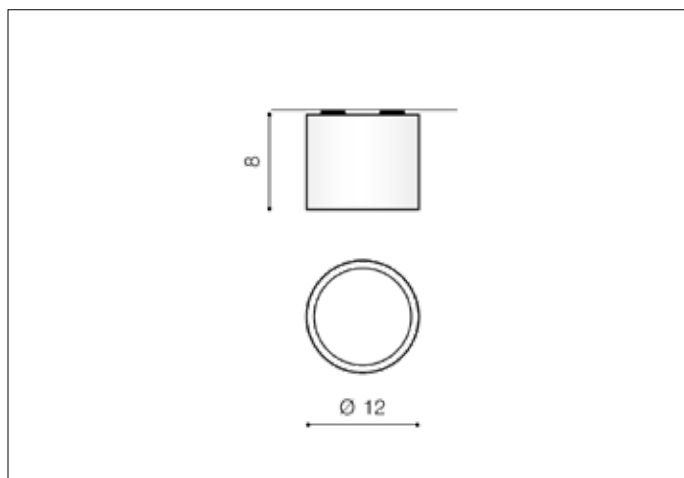

AZzardo[®]
LIGHTING

ECO ALIX NEW 230V BLACK/CH
AZ3494, EAN 5901238434948

Dimensions height / width / length [cm] Product Specifications

Product	8 x 12 x N/A
Mounting inlet:	N/A x N/A x N/A
Ceiling base:	N/A x N/A x N/A
Shades	N/A x N/A x N/A

Line	TECHNICAL
Type	Exposed Downlight
Type of track	N/A
Colour	Black / Chrome
Material	Aluminium
Light source	1
Type of socket	ES111 ~ GU10
Lumens	N/A
Kelvins	N/A
Beam angle	N/A
Dimmable	N/A
CCT	N/A
RGB	N/A
RA	N/A
App remote control	N/A
Remote control	N/A
Voltage	230V
Power	max LED 35W
Switch location	N/A
Protection class	IP20
Tilt	N/A
Rotation	N/A

Shipping info height / width / length [cm]

BOX 1:	8,5 x 12,5 x 12,5
BOX 2:	N/A x N/A x N/A
BOX 3:	N/A x N/A x N/A
Net weight [kg]	0,3
Gross weight [kg]	0,35

Energy efficiency

N/A

Azzardo Sp. z o.o.
ul. Strzeszyńska 33 60-479 Poznań,
NIP: 929-185-75-07