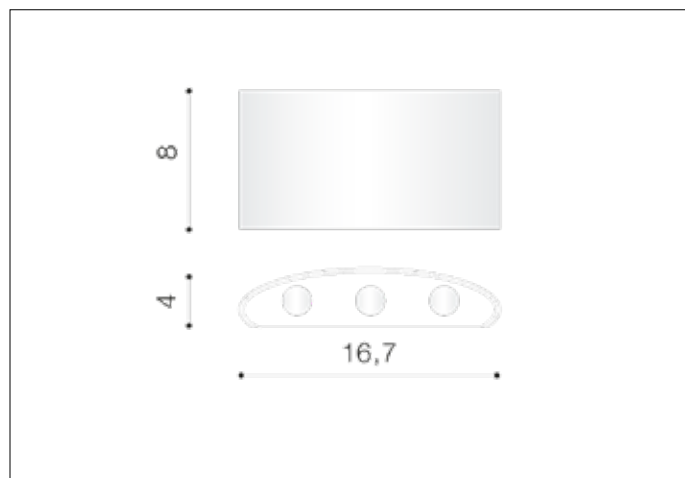

## Dimensions height / width / length [cm] Product Specifications

Product	8 x 16,7 x 4
Mounting inlet:	N/A x N/A x N/A
Ceiling base:	N/A x N/A x N/A
Shades	N/A x N/A x N/A

Line	TECHNICAL
Type	Wall
Type of track	N/A
Colour	Gold
Material	Aluminium
Light source	6
Type of socket	LED INTEGRATED
Lumens	480
Kelvins	3000
Beam angle	N/A
Dimmable	N/A
CCT	N/A
RGB	N/A
RA	N/A
App remote control	N/A
Remote control	N/A
Voltage	230V
Power	6W
Switch location	N/A
Protection class	IP54
Tilt	N/A
Rotation	N/A

## Shipping info height / width / length [cm]

BOX 1:	11,5 x 18 x 6
BOX 2:	N/A x N/A x N/A
BOX 3:	N/A x N/A x N/A
Net weight [kg]	0,5
Gross weight [kg]	0,56