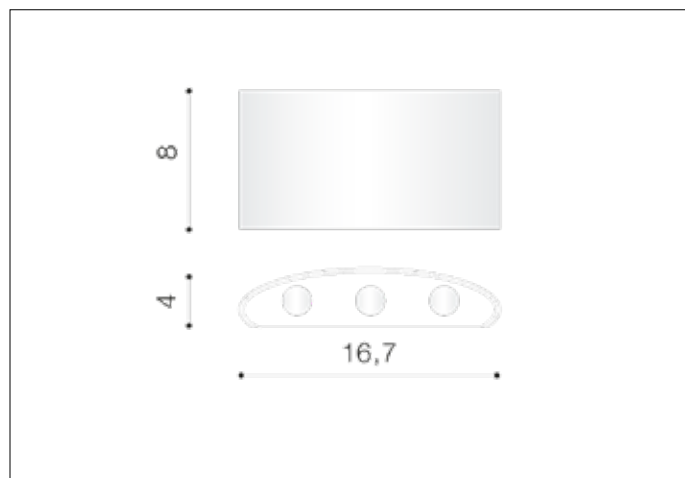

## Dimensions height / width / length [cm] Product Specifications

Product	8 x 16,7 x 4
Mounting inlet:	N/A x N/A x N/A
Ceiling base:	N/A x N/A x N/A
Shades	N/A x N/A x N/A

Line	TECHNICAL
Type	Wall
Type of track	N/A
Colour	Black
Material	Aluminium
Light source	6
Type of socket	LED INTEGRATED
Lumens	480
Kelvins	3000
Beam angle	N/A
Dimmable	N/A
CCT	N/A
RGB	N/A
RA	N/A
App remote control	N/A
Remote control	N/A
Voltage	230V
Power	6W
Switch location	N/A
Protection class	IP54
Tilt	N/A
Rotation	N/A

## Shipping info height / width / length [cm]

BOX 1:	11,5 x 18 x 6
BOX 2:	N/A x N/A x N/A
BOX 3:	N/A x N/A x N/A
Net weight [kg]	0,5
Gross weight [kg]	0,56