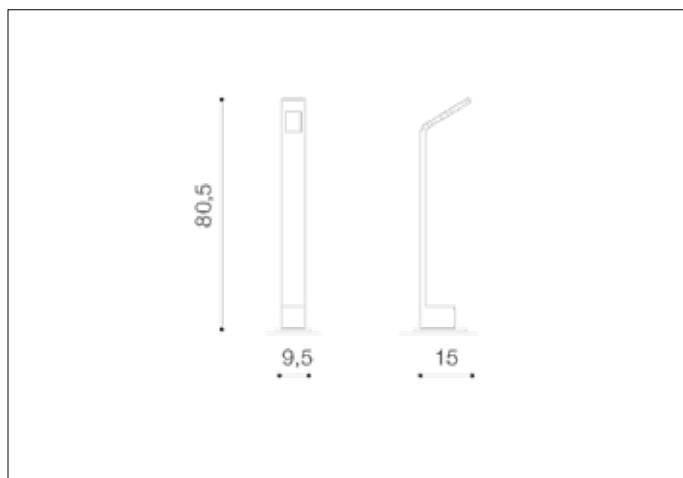

AZzardo[®]
LIGHTING

AGAPE 80

AZ3483, EAN 5901238434832

Dimensions height / width / length [cm] Product Specifications

Product	80,5 x 9,5 x 15
Mounting inlet:	N/A x N/A x N/A
Ceiling base:	N/A x N/A x N/A
Shades	N/A x N/A x N/A

Line	TECHNICAL
Type	Floor
Type of track	N/A
Colour	Dark Grey
Material	Aluminium
Light source	1
Type of socket	LED INTEGRATED
Lumens	520
Kelvins	3000
Beam angle	N/A
Dimmable	N/A
CCT	N/A
RGB	N/A
RA	N/A
App remote control	N/A
Remote control	N/A
Voltage	230V
Power	6W
Switch location	N/A
Protection class	IP54
Tilt	N/A
Rotation	N/A

Shipping info height / width / length [cm]

BOX 1:	83 x 16 x 10
BOX 2:	N/A x N/A x N/A
BOX 3:	N/A x N/A x N/A
Net weight [kg]	1,4
Gross weight [kg]	1,5

Energy efficiency

Azzardo Sp. z o.o.
ul. Strzeszyńska 33 60-479 Poznań,
NIP: 929-185-75-07