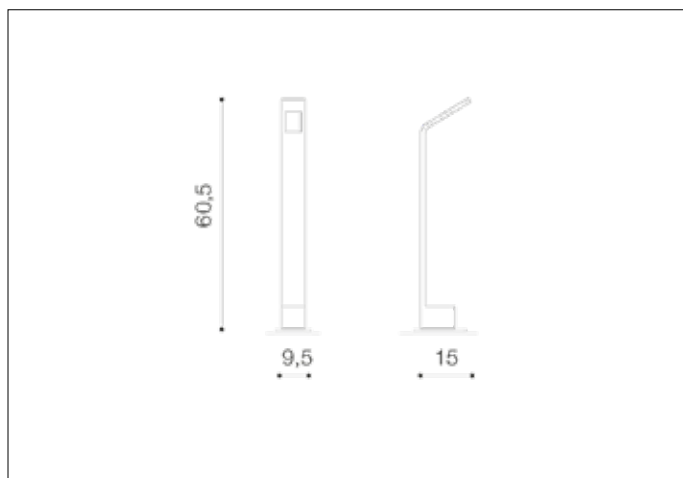

**AZzardo**<sup>®</sup>  
 LIGHTING

AGAPE 60

AZ3482, EAN 5901238434825

**Dimensions** height / width / length [cm] **Product Specifications**

Product	60,5 x 9,5 x 15
Mounting inlet:	N/A x N/A x N/A
Ceiling base:	N/A x N/A x N/A
Shades	N/A x N/A x N/A

Line	TECHNICAL
Type	Floor
Type of track	N/A
Colour	Dark Grey
Material	Aluminium
Light source	1
Type of socket	LED INTEGRATED
Lumens	480
Kelvins	3000
Beam angle	N/A
Dimmable	N/A
CCT	N/A
RGB	N/A
RA	N/A
App remote control	N/A
Remote control	N/A
Voltage	230V
Power	6W
Switch location	N/A
Protection class	IP54
Tilt	N/A
Rotation	N/A

**Shipping info** height / width / length [cm]

BOX 1:	62 x 16 x 10
BOX 2:	N/A x N/A x N/A
BOX 3:	N/A x N/A x N/A
Net weight [kg]	1,1
Gross weight [kg]	1,2

**Energy efficiency**

Azzardo Sp. z o.o.  
 ul. Strzeszyńska 33 60-479 Poznań,  
 NIP: 929-185-75-07