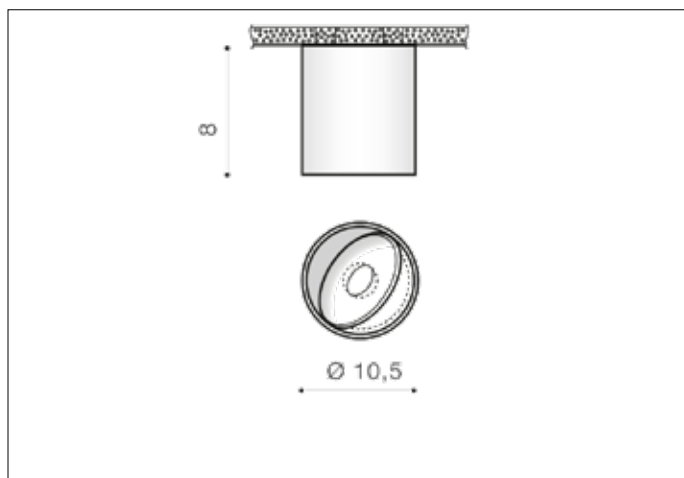

AZzardo[®]
LIGHTING

BOSTON TUBE BLACK
AZ3468, EAN 5901238434689

Dimensions height / width / length [cm] Product Specifications

Product	8 x 10,5 x N/A
Mounting inlet:	N/A x N/A x N/A
Ceiling base:	N/A x N/A x N/A
Shades	N/A x N/A x N/A

Line	TECHNICAL
Type	Exposed Downlight
Type of track	N/A
Colour	Black
Material	Aluminium
Light source	1
Type of socket	LED INTEGRATED
Lumens	685
Kelvins	3200
Beam angle	21°
Dimmable	YES
CCT	N/A
RGB	N/A
RA	? 80
App remote control	N/A
Remote control	N/A
Voltage	230V
Power	10W
Switch location	N/A
Protection class	IP20
Tilt	80°
Rotation	360°

Shipping info height / width / length [cm]

BOX 1:	13 x 15,5 x 15,5
BOX 2:	N/A x N/A x N/A
BOX 3:	N/A x N/A x N/A
Net weight [kg]	0,49
Gross weight [kg]	0,55

Energy efficiency

Azzardo Sp. z o.o.
ul. Strzeszyńska 33 60-479 Poznań,
NIP: 929-185-75-07