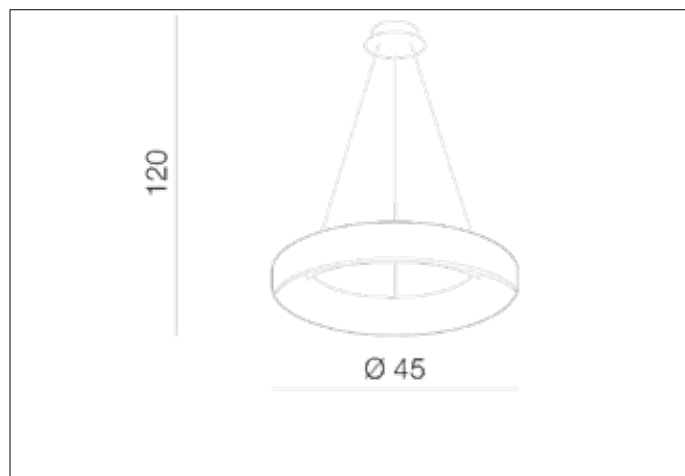

AZzardo[®]
LIGHTING

SOVANA PENDANT 45 CCT GREY

AZ3438, EAN 5901238434382

Dimensions height / width / length [cm] Product Specifications

Product	120 x 45 x N/A
Mounting inlet:	N/A x N/A x N/A
Ceiling base:	4 x 26 x N/A
Shades	8 x 45 x N/A

Line	DECORATIVE
Type	Pendant
Type of track	N/A
Colour	Grey
Material	Aluminium / Acryl
Light source	1
Type of socket	LED INTEGRATED
Lumens	2200
Kelvins	2700 ~ 6500
Beam angle	N/A
Dimmable	YES
CCT	YES
RGB	N/A
RA	? 80
App remote control	N/A
Remote control	YES
Voltage	230V
Power	40W
Switch location	N/A
Protection class	IP20
Tilt	N/A
Rotation	N/A

Shipping info height / width / length [cm]

BOX 1:	12 x 58 x 57
BOX 2:	N/A x N/A x N/A
BOX 3:	N/A x N/A x N/A
Net weight [kg]	3,5
Gross weight [kg]	3,9

Energy efficiency

Azzardo Sp. z o.o.
ul. Strzeszyńska 33 60-479 Poznań,
NIP: 929-185-75-07