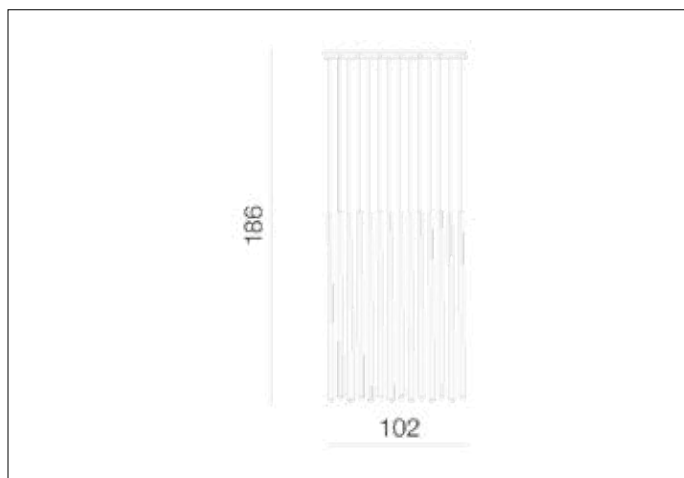

AZzardo[®]
LIGHTING

LOUISE 14 WH
AZ3425, EAN 5901238434252

Dimensions height / width / length [cm] Product Specifications

Product	186 x 102 x 10
Mounting inlet:	N/A x N/A x N/A
Ceiling base:	4 x 102 x 10
Shades	75 x 2 x N/A

Line	DECORATIVE
Type	Pendant
Type of track	N/A
Colour	White
Material	Metal / Acryl
Light source	14
Type of socket	LED INTEGRATED
Lumens	2800
Kelvins	3000
Beam angle	N/A
Dimmable	N/A
CCT	N/A
RGB	N/A
RA	N/A
App remote control	N/A
Remote control	N/A
Voltage	230V
Power	45W
Switch location	N/A
Protection class	IP20
Tilt	N/A
Rotation	N/A

Shipping info height / width / length [cm]

BOX 1:	10 x 159 x 42
BOX 2:	N/A x N/A x N/A
BOX 3:	N/A x N/A x N/A
Net weight [kg]	7,1
Gross weight [kg]	7,9

Energy efficiency

Azzardo Sp. z o.o.
ul. Strzeszyńska 33 60-479 Poznań,
NIP: 929-185-75-07