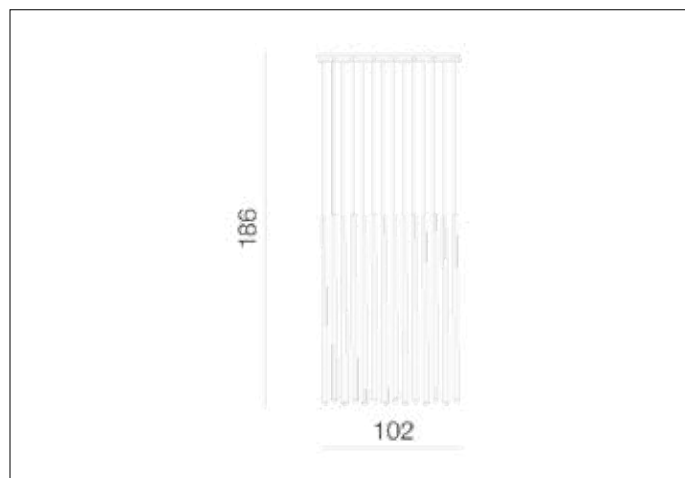

**AZzardo**<sup>®</sup>  
LIGHTING

LOUISE 14 BK  
AZ3423, EAN 5901238434238

## Dimensions height / width / length [cm] Product Specifications

Product	186 x 102 x 10
Mounting inlet:	N/A x N/A x N/A
Ceiling base:	4 x 102 x 10
Shades	75 x 2 x N/A

Line	DECORATIVE
Type	Pendant
Type of track	N/A
Colour	Black
Material	Metal / Acryl
Light source	14
Type of socket	LED INTEGRATED
Lumens	2800
Kelvins	3000
Beam angle	N/A
Dimmable	N/A
CCT	N/A
RGB	N/A
RA	N/A
App remote control	N/A
Remote control	N/A
Voltage	230V
Power	45W
Switch location	N/A
Protection class	IP20
Tilt	N/A
Rotation	N/A

## Shipping info height / width / length [cm]

BOX 1:	10 x 159 x 42
BOX 2:	N/A x N/A x N/A
BOX 3:	N/A x N/A x N/A
Net weight [kg]	7,1
Gross weight [kg]	7,9