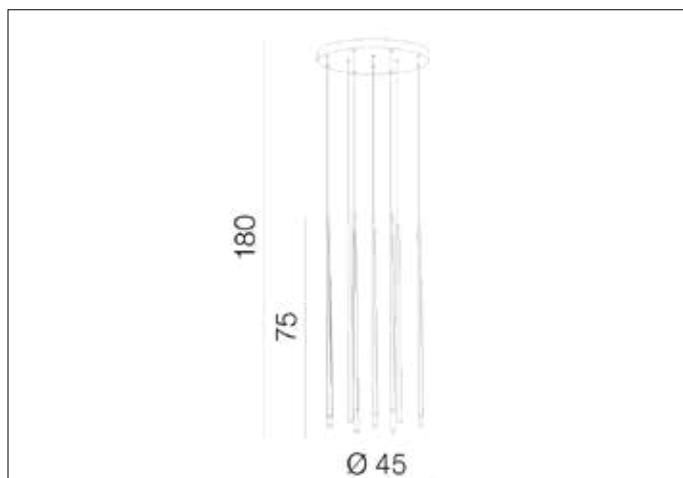

**AZzardo**<sup>®</sup>  
LIGHTING

LOUISE 12 WH  
AZ3421, EAN 5901238434214

## Dimensions height / width / length [cm] Product Specifications

Product	186 x 45 x N/A
Mounting inlet:	N/A x N/A x N/A
Ceiling base:	4 x 45 x N/A
Shades	75 x 2 x N/A

Line	DECORATIVE
Type	Pendant
Type of track	N/A
Colour	White
Material	Metal / Acryl
Light source	12
Type of socket	LED INTEGRATED
Lumens	2400
Kelvins	3000
Beam angle	N/A
Dimmable	N/A
CCT	N/A
RGB	N/A
RA	N/A
App remote control	N/A
Remote control	N/A
Voltage	230V
Power	36W
Switch location	N/A
Protection class	IP20
Tilt	N/A
Rotation	N/A

## Shipping info height / width / length [cm]

BOX 1:	10 x 130 x 52
BOX 2:	N/A x N/A x N/A
BOX 3:	N/A x N/A x N/A
Net weight [kg]	6,6
Gross weight [kg]	7,3