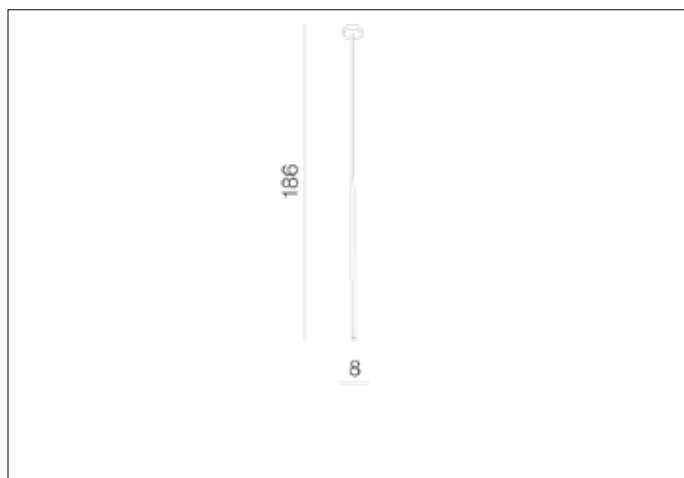

**AZzardo**<sup>®</sup>  
LIGHTING

LOUISE 1 CH  
AZ3418, EAN 5901238434184

## Dimensions height / width / length [cm] Product Specifications

Product	186 x 8 x N/A
Mounting inlet:	N/A x N/A x N/A
Ceiling base:	3 x 8 x N/A
Shades	75 x 2 x N/A

Line	DECORATIVE
Type	Pendant
Type of track	N/A
Colour	Chrome
Material	Metal / Acryl
Light source	1
Type of socket	LED INTEGRATED
Lumens	200
Kelvins	3000
Beam angle	N/A
Dimmable	N/A
CCT	N/A
RGB	N/A
RA	N/A
App remote control	N/A
Remote control	N/A
Voltage	230V
Power	3W
Switch location	N/A
Protection class	IP20
Tilt	N/A
Rotation	N/A

## Shipping info height / width / length [cm]

BOX 1:	9 x 14 x 91
BOX 2:	N/A x N/A x N/A
BOX 3:	N/A x N/A x N/A
Net weight [kg]	0,7
Gross weight [kg]	0,8