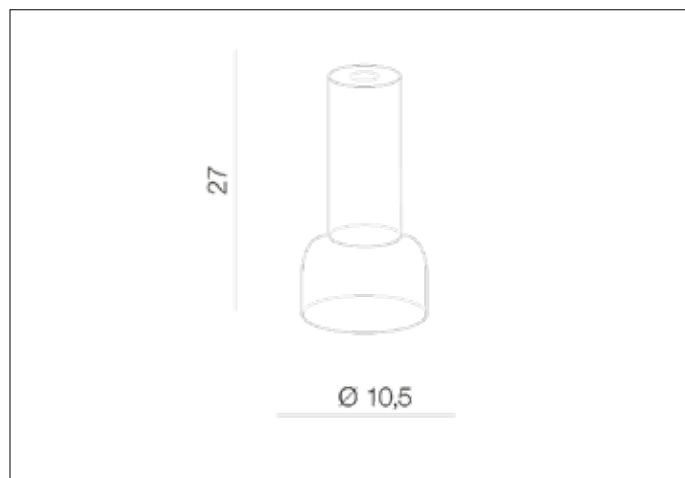

AZzardo[®]
LIGHTING

ZIKO GU10 GLASS BLUE
AZ3414, EAN 5901238434146

Dimensions height / width / length [cm] Product Specifications

Product	27 x 10,5 x N/A
Mounting inlet:	N/A x N/A x N/A
Ceiling base:	N/A x N/A x N/A
Shades	N/A x N/A x N/A

Line	DECORATIVE
Type	Shade
Type of track	N/A
Colour	Blue
Material	Glass
Light source	N/A
Type of socket	N/A
Lumens	N/A
Kelvins	N/A
Beam angle	N/A
Dimmable	N/A
CCT	N/A
RGB	N/A
RA	N/A
App remote control	N/A
Remote control	N/A
Voltage	N/AV
Power	N/A
Switch location	N/A
Protection class	N/A
Tilt	N/A
Rotation	N/A

Shipping info height / width / length [cm]

BOX 1:	16 x 34 x 16
BOX 2:	N/A x N/A x N/A
BOX 3:	N/A x N/A x N/A
Net weight [kg]	0,23
Gross weight [kg]	0,43

Energy efficiency

N/A

Azzardo Sp. z o.o.
ul. Strzeszyńska 33 60-479 Poznań,
NIP: 929-185-75-07