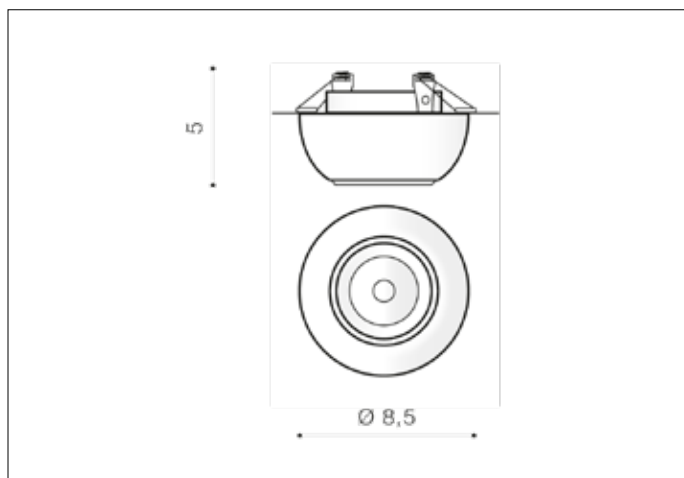

AZzardo[®]
LIGHTING

NEMO GOLD
AZ3401, EAN 5901238434016

Dimensions height / width / length [cm] Product Specifications

Product	5 x 8,5 x N/A
Mounting inlet:	2,5 x 6,8 x N/A
Ceiling base:	N/A x N/A x N/A
Shades	N/A x N/A x N/A

Line	TECHNICAL
Type	Downlight
Type of track	N/A
Colour	Gold
Material	Aluminium
Light source	1
Type of socket	GU10
Lumens	N/A
Kelvins	N/A
Beam angle	N/A
Dimmable	N/A
CCT	N/A
RGB	N/A
RA	N/A
App remote control	N/A
Remote control	N/A
Voltage	230V
Power	max LED 50W
Switch location	N/A
Protection class	IP20
Tilt	45°
Rotation	180°

Shipping info height / width / length [cm]

BOX 1:	6 x 10 x 10
BOX 2:	N/A x N/A x N/A
BOX 3:	N/A x N/A x N/A
Net weight [kg]	0,19
Gross weight [kg]	0,22

Energy efficiency

N/A

Azzardo Sp. z o.o.
ul. Strzeszyńska 33 60-479 Poznań,
NIP: 929-185-75-07