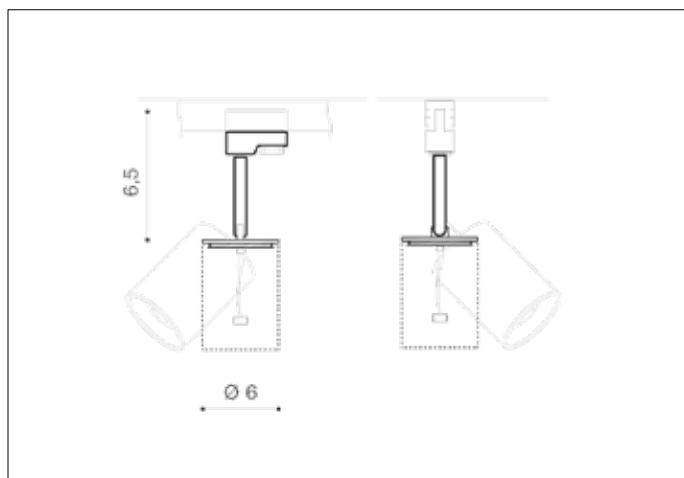

**AZzardo**<sup>®</sup>  
LIGHTING

EREBUS TRACK 3LINE WHITE  
AZ3390, EAN 5901238433903

### Dimensions height / width / length [cm] Product Specifications

Product	6,5 x 6 x N/A
Mounting inlet:	N/A x N/A x N/A
Ceiling base:	N/A x N/A x N/A
Shades	N/A x N/A x N/A

Line	TECHNICAL
Type	Track
Type of track	3 Line
Colour	White
Material	Aluminium
Light source	1
Type of socket	GU10
Lumens	N/A
Kelvins	N/A
Beam angle	N/A
Dimmable	N/A
CCT	N/A
RGB	N/A
RA	N/A
App remote control	N/A
Remote control	N/A
Voltage	230V
Power	max LED 35W
Switch location	N/A
Protection class	IP20
Tilt	180°
Rotation	360°

### Shipping info height / width / length [cm]

BOX 1:	13 x 8,5 x 8,5
BOX 2:	N/A x N/A x N/A
BOX 3:	N/A x N/A x N/A
Net weight [kg]	0,13
Gross weight [kg]	0,18