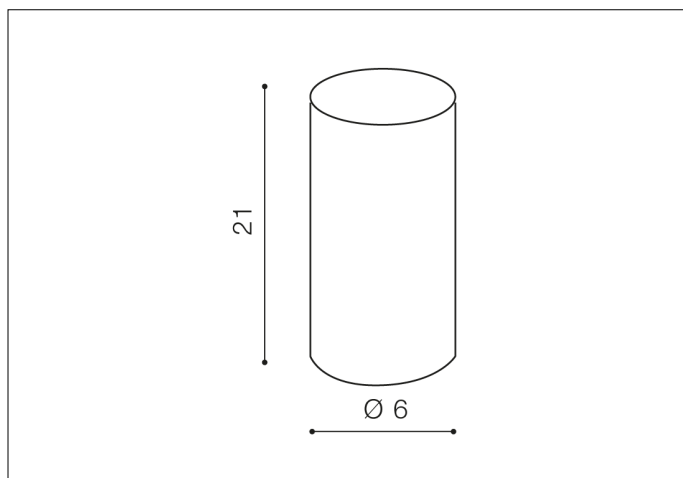

AZzardo[®]
LIGHTING

EREBUS TUBE 21 WHITE
AZ3386, EAN 5901238433866

Dimensions height / width / length [cm] Product Specifications

Product	21 x 6 x N/A
Mounting inlet:	N/A x N/A x N/A
Ceiling base:	N/A x N/A x N/A
Shades	N/A x N/A x N/A

Line	TECHNICAL
Type	Component
Type of track	N/A
Colour	White
Material	Aluminium
Light source	1
Type of socket	N/A
Lumens	N/A
Kelvins	N/A
Beam angle	N/A
Dimmable	N/A
CCT	N/A
RGB	N/A
RA	N/A
App remote control	N/A
Remote control	N/A
Voltage	N/AV
Power	N/A
Switch location	N/A
Protection class	N/A
Tilt	N/A
Rotation	N/A

Shipping info height / width / length [cm]

BOX 1:	22 x 6,5 x 6,5
BOX 2:	N/A x N/A x N/A
BOX 3:	N/A x N/A x N/A
Net weight [kg]	0,15
Gross weight [kg]	0,2

Energy efficiency

Azzardo Sp. z o.o.
ul. Strzeszyńska 33 60-479 Poznań,
NIP: 929-185-75-07