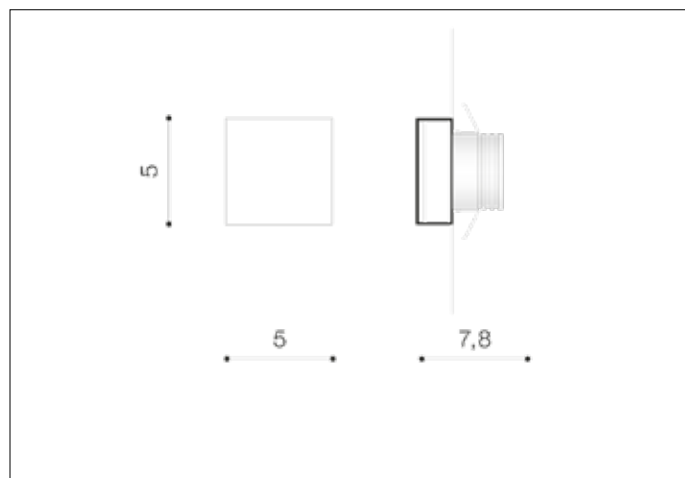

AZzardo[®]
LIGHTING

OZ WHITE

AZ3373, EAN 5901238433736

Dimensions height / width / length [cm] Product Specifications

Product	7,8 x 5 x 5
Mounting inlet:	4,8 x 4,8 x 6,5
Ceiling base:	N/A x N/A x N/A
Shades	N/A x N/A x N/A

Line	TECHNICAL
Type	Stairs
Type of track	N/A
Colour	White
Material	Glass / Metal
Light source	1
Type of socket	LED INTEGRATED
Lumens	85
Kelvins	4000
Beam angle	N/A
Dimmable	N/A
CCT	N/A
RGB	N/A
RA	N/A
App remote control	N/A
Remote control	N/A
Voltage	230V
Power	1W
Switch location	N/A
Protection class	IP20
Tilt	N/A
Rotation	N/A

Shipping info height / width / length [cm]

BOX 1:	6,5 x 11 x 6,5
BOX 2:	N/A x N/A x N/A
BOX 3:	N/A x N/A x N/A
Net weight [kg]	0,12
Gross weight [kg]	0,15

Energy efficiency

Azzardo Sp. z o.o.
ul. Strzeszyńska 33 60-479 Poznań,
NIP: 929-185-75-07