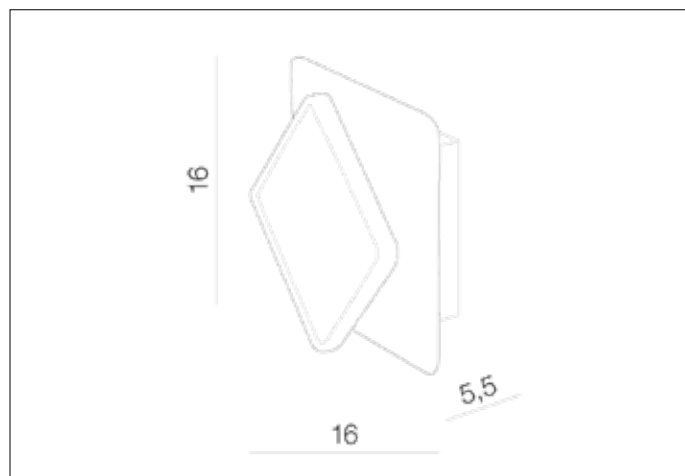

AZzardo[®]
LIGHTING

ONYX BLACK

AZ3358, EAN 5901238433583

Dimensions height / width / length [cm] Product Specifications

Product	16 x 16 x 5,5
Mounting inlet:	N/A x N/A x N/A
Ceiling base:	N/A x N/A x N/A
Shades	12 x 12 x 1

Line	DECORATIVE
Type	Wall
Type of track	N/A
Colour	Black
Material	Aluminium / Acryl / Metal
Light source	1
Type of socket	LED INTEGRATED
Lumens	510
Kelvins	3200
Beam angle	N/A
Dimmable	N/A
CCT	N/A
RGB	N/A
RA	N/A
App remote control	N/A
Remote control	N/A
Voltage	230V
Power	6W
Switch location	N/A
Protection class	IP20
Tilt	N/A
Rotation	350°

Shipping info height / width / length [cm]

BOX 1:	8 x 18,5 x 18,5
BOX 2:	N/A x N/A x N/A
BOX 3:	N/A x N/A x N/A
Net weight [kg]	0,7
Gross weight [kg]	0,8

Energy efficiency

Azzardo Sp. z o.o.
ul. Strzeszyńska 33 60-479 Poznań,
NIP: 929-185-75-07