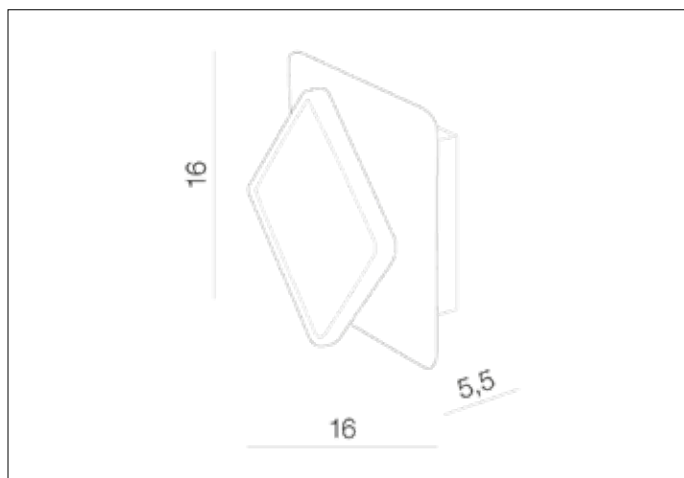

AZzardo[®]
LIGHTING

ONYX WHITE

AZ3357, EAN 5901238433576

Dimensions height / width / length [cm] Product Specifications

Product	16 x 16 x 5,5
Mounting inlet:	N/A x N/A x N/A
Ceiling base:	N/A x N/A x N/A
Shades	12 x 12 x 1

Line	DECORATIVE
Type	Wall
Type of track	N/A
Colour	White
Material	Aluminium / Acryl / Metal
Light source	1
Type of socket	LED INTEGRATED
Lumens	510
Kelvins	3200
Beam angle	N/A
Dimmable	N/A
CCT	N/A
RGB	N/A
RA	N/A
App remote control	N/A
Remote control	N/A
Voltage	230V
Power	6W
Switch location	N/A
Protection class	IP20
Tilt	N/A
Rotation	350°

Shipping info height / width / length [cm]

BOX 1:	8 x 18,5 x 18,5
BOX 2:	N/A x N/A x N/A
BOX 3:	N/A x N/A x N/A
Net weight [kg]	0,7
Gross weight [kg]	0,8

Energy efficiency

Azzardo Sp. z o.o.
ul. Strzeszyńska 33 60-479 Poznań,
NIP: 929-185-75-07