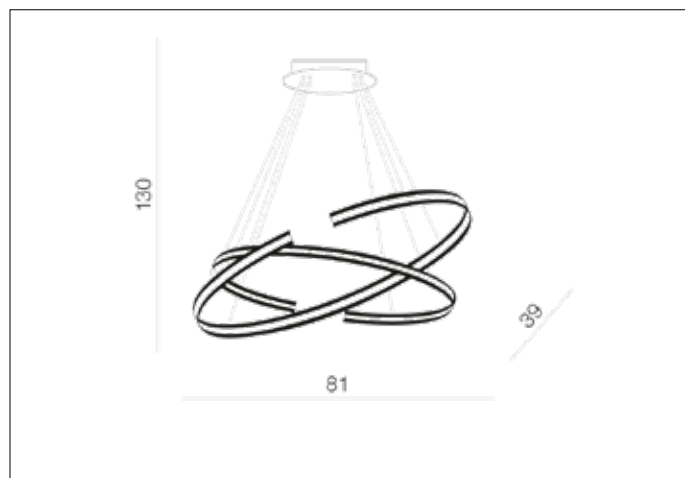

## Dimensions height / width / length [cm] Product Specifications

Product	130 x 81 x 39
Mounting inlet:	N/A x N/A x N/A
Ceiling base:	5 x 30 x 13,5
Shades	4 x 60 ~ 81 x 21 ~ 39

Line	DECORATIVE
Type	Pendant
Type of track	N/A
Colour	Black
Material	Metal / Acryl
Light source	2
Type of socket	LED INTEGRATED
Lumens	5100
Kelvins	3000
Beam angle	N/A
Dimmable	YES
CCT	N/A
RGB	N/A
RA	N/A
App remote control	N/A
Remote control	N/A
Voltage	230V
Power	60W
Switch location	N/A
Protection class	IP20
Tilt	N/A
Rotation	N/A

## Shipping info height / width / length [cm]

BOX 1:	12 x 87 x 47,5
BOX 2:	N/A x N/A x N/A
BOX 3:	N/A x N/A x N/A
Net weight [kg]	3,5
Gross weight [kg]	3,9