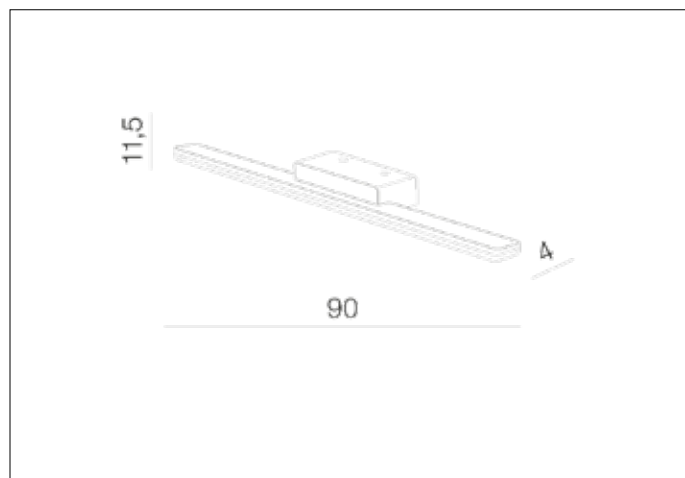

EPSILON 90 4000K BLACK
AZ3350, EAN 5901238433507

Dimensions height / width / length [cm] Product Specifications

Product	4 x 90 x 11,5
Mounting inlet:	N/A x N/A x N/A
Ceiling base:	N/A x N/A x N/A
Shades	1,4 x 90 x 5

Line	DECORATIVE
Type	Wall
Type of track	N/A
Colour	Black
Material	Aluminium / PC
Light source	1
Type of socket	LED INTEGRATED
Lumens	1530
Kelvins	4000
Beam angle	N/A
Dimmable	N/A
CCT	N/A
RGB	N/A
RA	N/A
App remote control	N/A
Remote control	N/A
Voltage	230V
Power	18W
Switch location	N/A
Protection class	IP44
Tilt	N/A
Rotation	N/A

Shipping info height / width / length [cm]

BOX 1:	95 x 15,5 x 7,5
BOX 2:	N/A x N/A x N/A
BOX 3:	N/A x N/A x N/A
Net weight [kg]	1,6
Gross weight [kg]	1,8

Energy efficiency

Azzardo Sp. z o.o.
ul. Strzeszyńska 33 60-479 Poznań,
NIP: 929-185-75-07