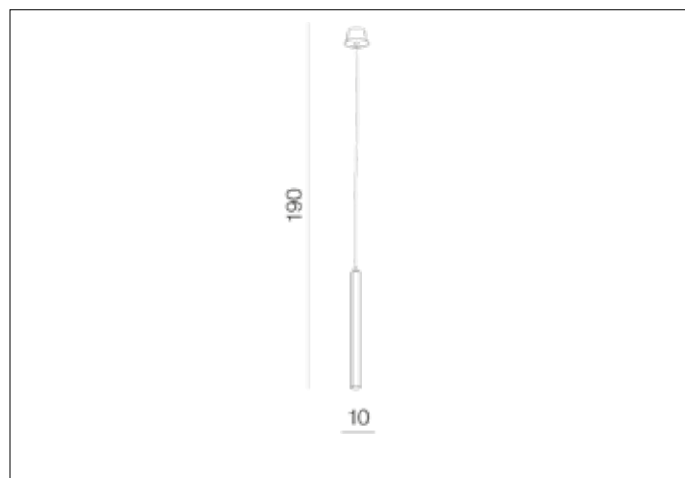

## Dimensions height / width / length [cm] Product Specifications

Product	190 x 10 x N/A
Mounting inlet:	N/A x N/A x N/A
Ceiling base:	3 x 10 x N/A
Shades	40 x 3 x N/A

Line	DECORATIVE
Type	Pendant
Type of track	N/A
Colour	Black / Light brown
Material	Metal / Rubber Wood
Light source	1
Type of socket	LED INTEGRATED
Lumens	425
Kelvins	3000
Beam angle	N/A
Dimmable	N/A
CCT	N/A
RGB	N/A
RA	N/A
App remote control	N/A
Remote control	N/A
Voltage	230V
Power	5W
Switch location	N/A
Protection class	IP20
Tilt	N/A
Rotation	N/A

## Shipping info height / width / length [cm]

BOX 1:	8 x 55 x 15
BOX 2:	N/A x N/A x N/A
BOX 3:	N/A x N/A x N/A
Net weight [kg]	0,7
Gross weight [kg]	0,8