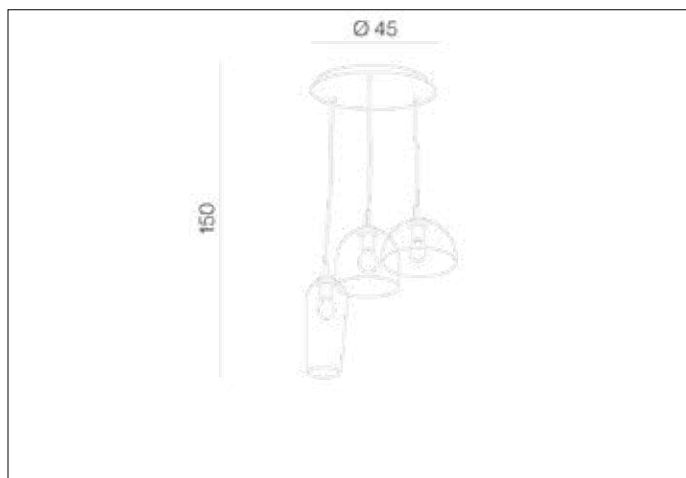

AZzardo[®]
LIGHTING

BLANCA 3 CHAMPAGNE
AZ3338, EAN 5901238433385

Dimensions height / width / length [cm] Product Specifications

Product	150 x 45 x N/A
Mounting inlet:	N/A x N/A x N/A
Ceiling base:	3 x 35 x N/A
Shades	1x 25 ~ 1x 15 ~ 1x 12 x 1x 11 ~ 1x 15 ~ 1x 20 x N/A

Line	DECORATIVE
Type	Pendant
Type of track	N/A
Colour	Champagne
Material	Metal / Glass
Light source	3
Type of socket	E14
Lumens	N/A
Kelvins	N/A
Beam angle	N/A
Dimmable	N/A
CCT	N/A
RGB	N/A
RA	N/A
App remote control	N/A
Remote control	N/A
Voltage	230V
Power	max LED 40W
Switch location	N/A
Protection class	IP20
Tilt	N/A
Rotation	N/A

Shipping info height / width / length [cm]

BOX 1:	28 x 46 x 40
BOX 2:	N/A x N/A x N/A
BOX 3:	N/A x N/A x N/A
Net weight [kg]	3,7
Gross weight [kg]	4,1

Energy efficiency

N/A

Azzardo Sp. z o.o.
ul. Strzeszyńska 33 60-479 Poznań,
NIP: 929-185-75-07