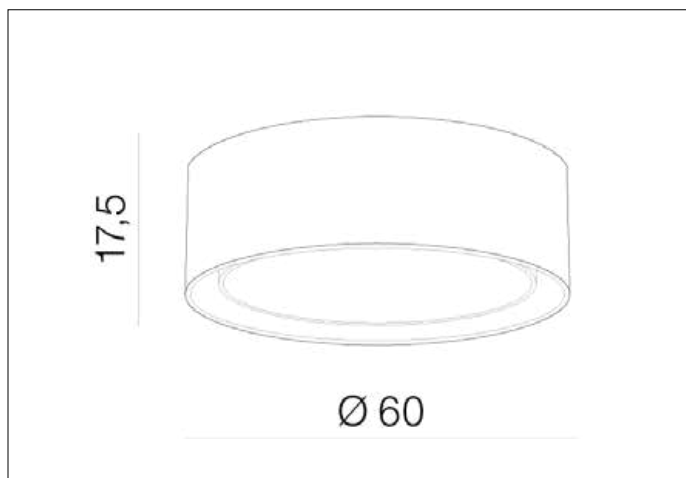

**AZzardo**<sup>®</sup>  
LIGHTING

MILO XL BLACK  
AZ3331, EAN 5901238433316

### Dimensions height / width / length [cm] Product Specifications

Product	17,5 x 60 x N/A
Mounting inlet:	N/A x N/A x N/A
Ceiling base:	N/A x N/A x N/A
Shades	N/A x N/A x N/A

Line	DECORATIVE
Type	Top
Type of track	N/A
Colour	Black
Material	Fabric / Acryl / Metal
Light source	4
Type of socket	E27
Lumens	N/A
Kelvins	N/A
Beam angle	N/A
Dimmable	N/A
CCT	N/A
RGB	N/A
RA	N/A
App remote control	N/A
Remote control	N/A
Voltage	230V
Power	max LED 60W
Switch location	N/A
Protection class	IP20
Tilt	N/A
Rotation	N/A

### Shipping info height / width / length [cm]

BOX 1:	24 x 69 x 69
BOX 2:	N/A x N/A x N/A
BOX 3:	N/A x N/A x N/A
Net weight [kg]	5,4
Gross weight [kg]	6